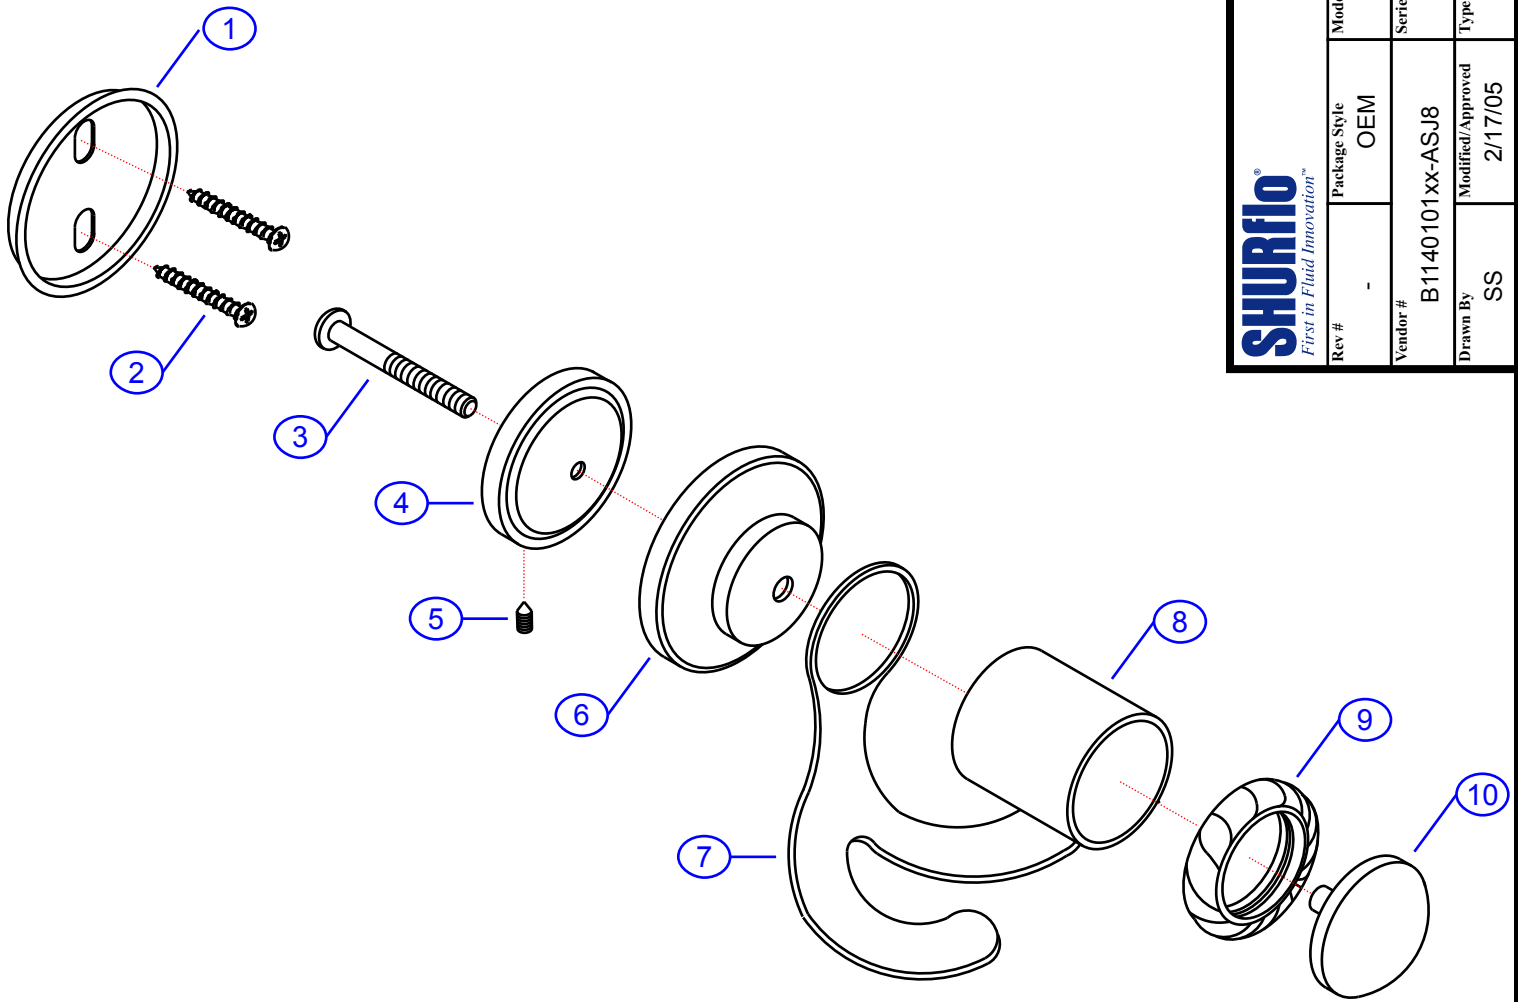

130-0310-xx

SHURflo
First in Fluid Innovation™
SHURflo Marine Grade Faucets
5900 Katella Ave., Cypress, CA 90630
(562) 795-5200 • FAX (562) 795-7554
www.shurflo.com

Rev #	-	Package Style	OEM	Model #	130-0310-xx	
Vendor #	B1140101xx-ASJ8			Series	Naples	
Drawn By	SS	Modified/Approved	2/17/05	Type	Robe Hook	

NOT DRAWN TO SCALE