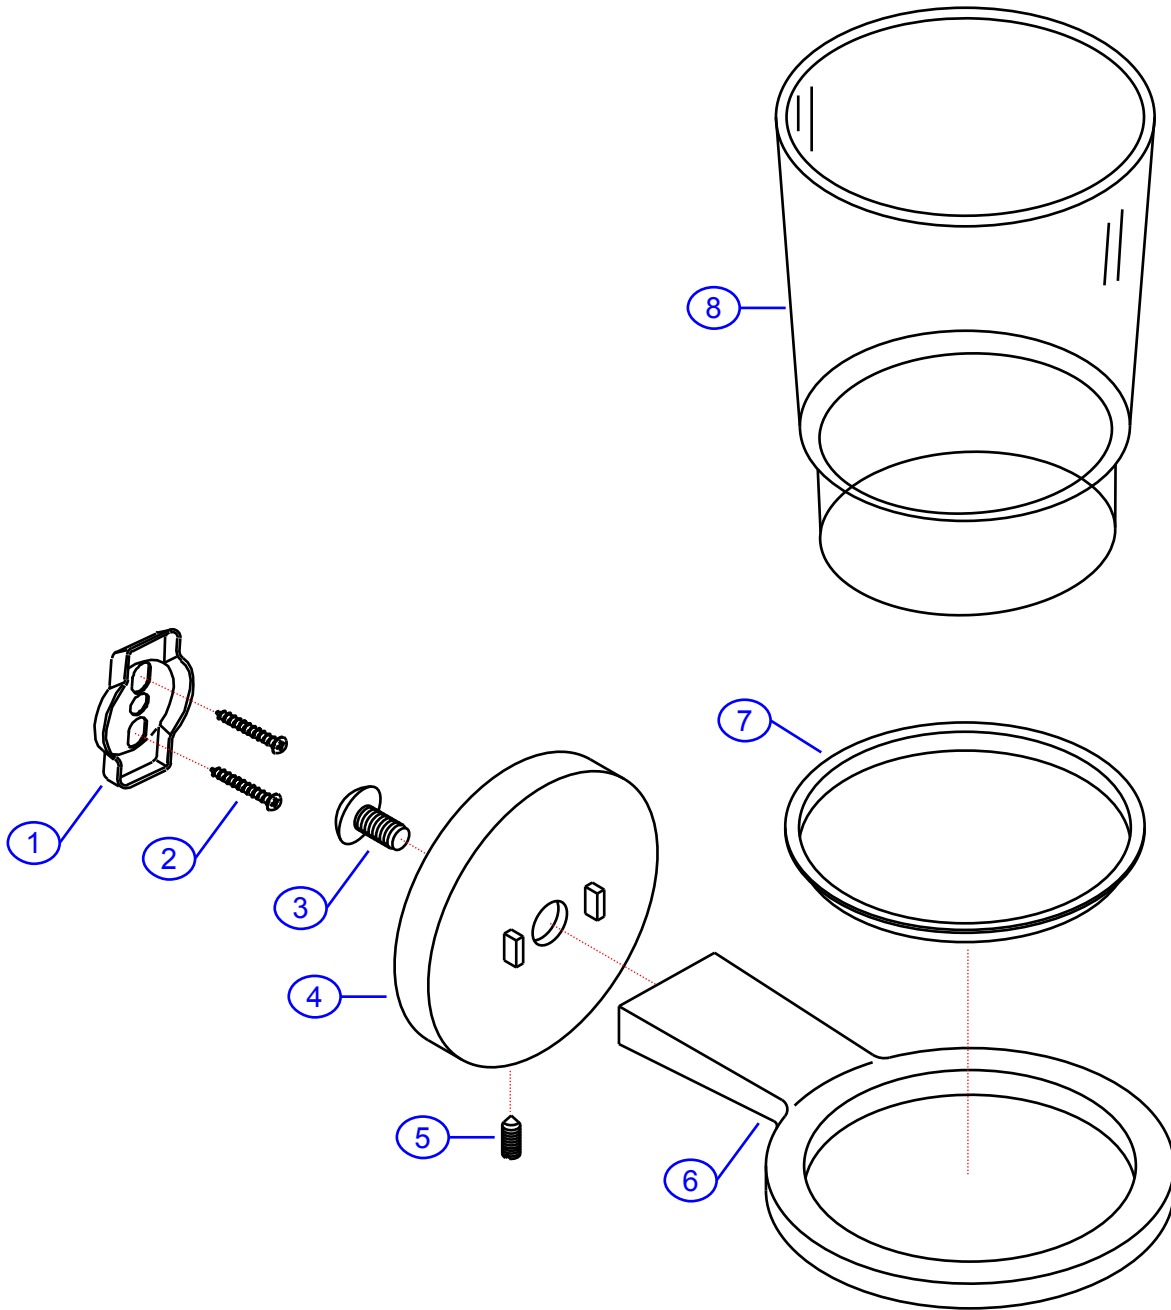

130-1008-xx

SHURflo
First in Fluid Innovation™

SHURflo Marine Grade Faucets
5900 Katella Ave., Cypress, CA 90630
(562) 795-5200 • FAX (562) 795-7554
www.shurflo.com

Rev #	-	Package Style	OEM	Model #	130-1008-xx
Vendor #	B4161101xx-ASJ8	Series	Nautilus	Type	Cup Holder
Drawn By	SS	Modified/Approved	2/15/05		

NOT DRAWN TO SCALE