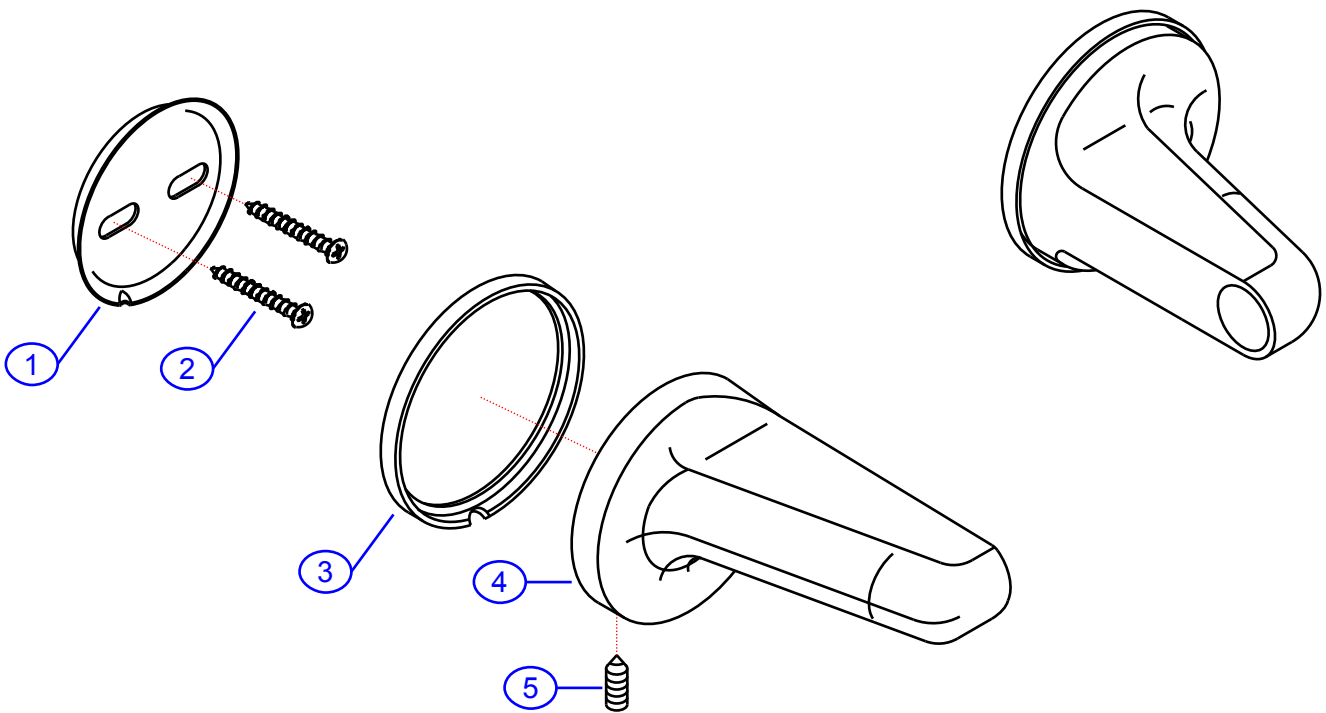

130-1306-xx

SHURflo
First in Fluid Innovation™
SHURflo Marine Grade Faucets
5900 Katiella Ave., Cypress, CA 90630
(562) 795-5200 • FAX (562) 795-7554
www.shurflo.com

Rev #	A	Package Style	OEM	Model #	130-1306-xx
Vendor #	A66711xx-ASJ8	Series	Estancia/Pacifica/Inspiration		
Drawn By	SS	Modified/Approved	2/10/05	Type	Towel Bar/TP Post Set

NOT DRAWN TO SCALE