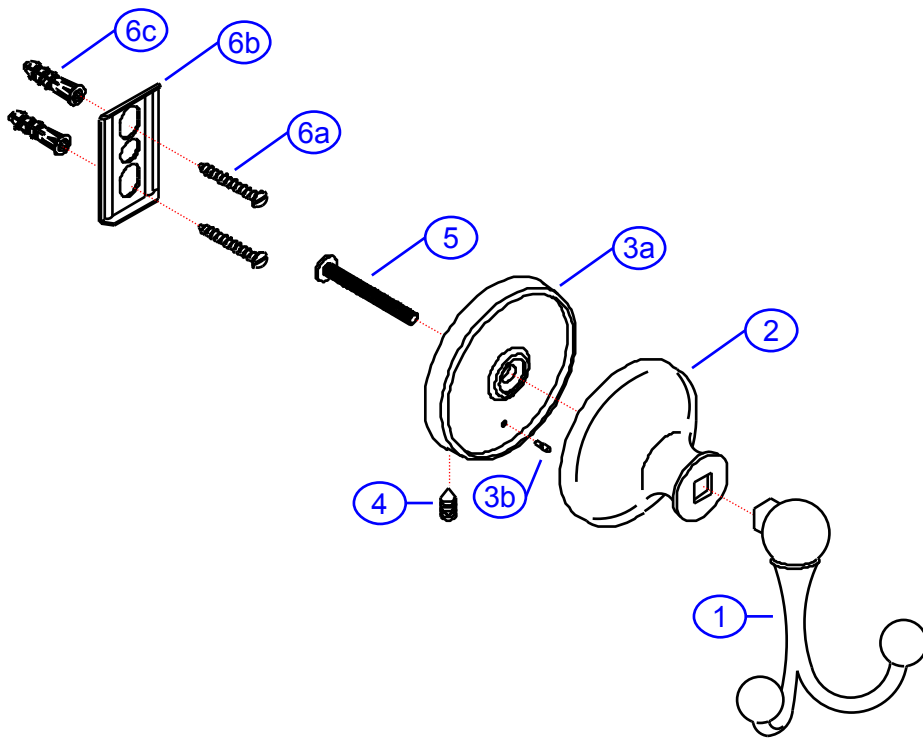

130-1510-xx

SHURflo
First in Fluid Innovation™
SHURflo Marine Grade Faucets
5900 Katella Ave., Cypress, CA 90630
(562) 795-5200 • FAX (562) 795-7554
www.shurflo.com

Rev #	A	Package Style	OEM	Model #	130-1510-xx
Vendor #	25-J			Series	Universal
Drawn By	SS	Modified/Approved	12/28/05	Type	Robe Hook

NOT DRAWN TO SCALE