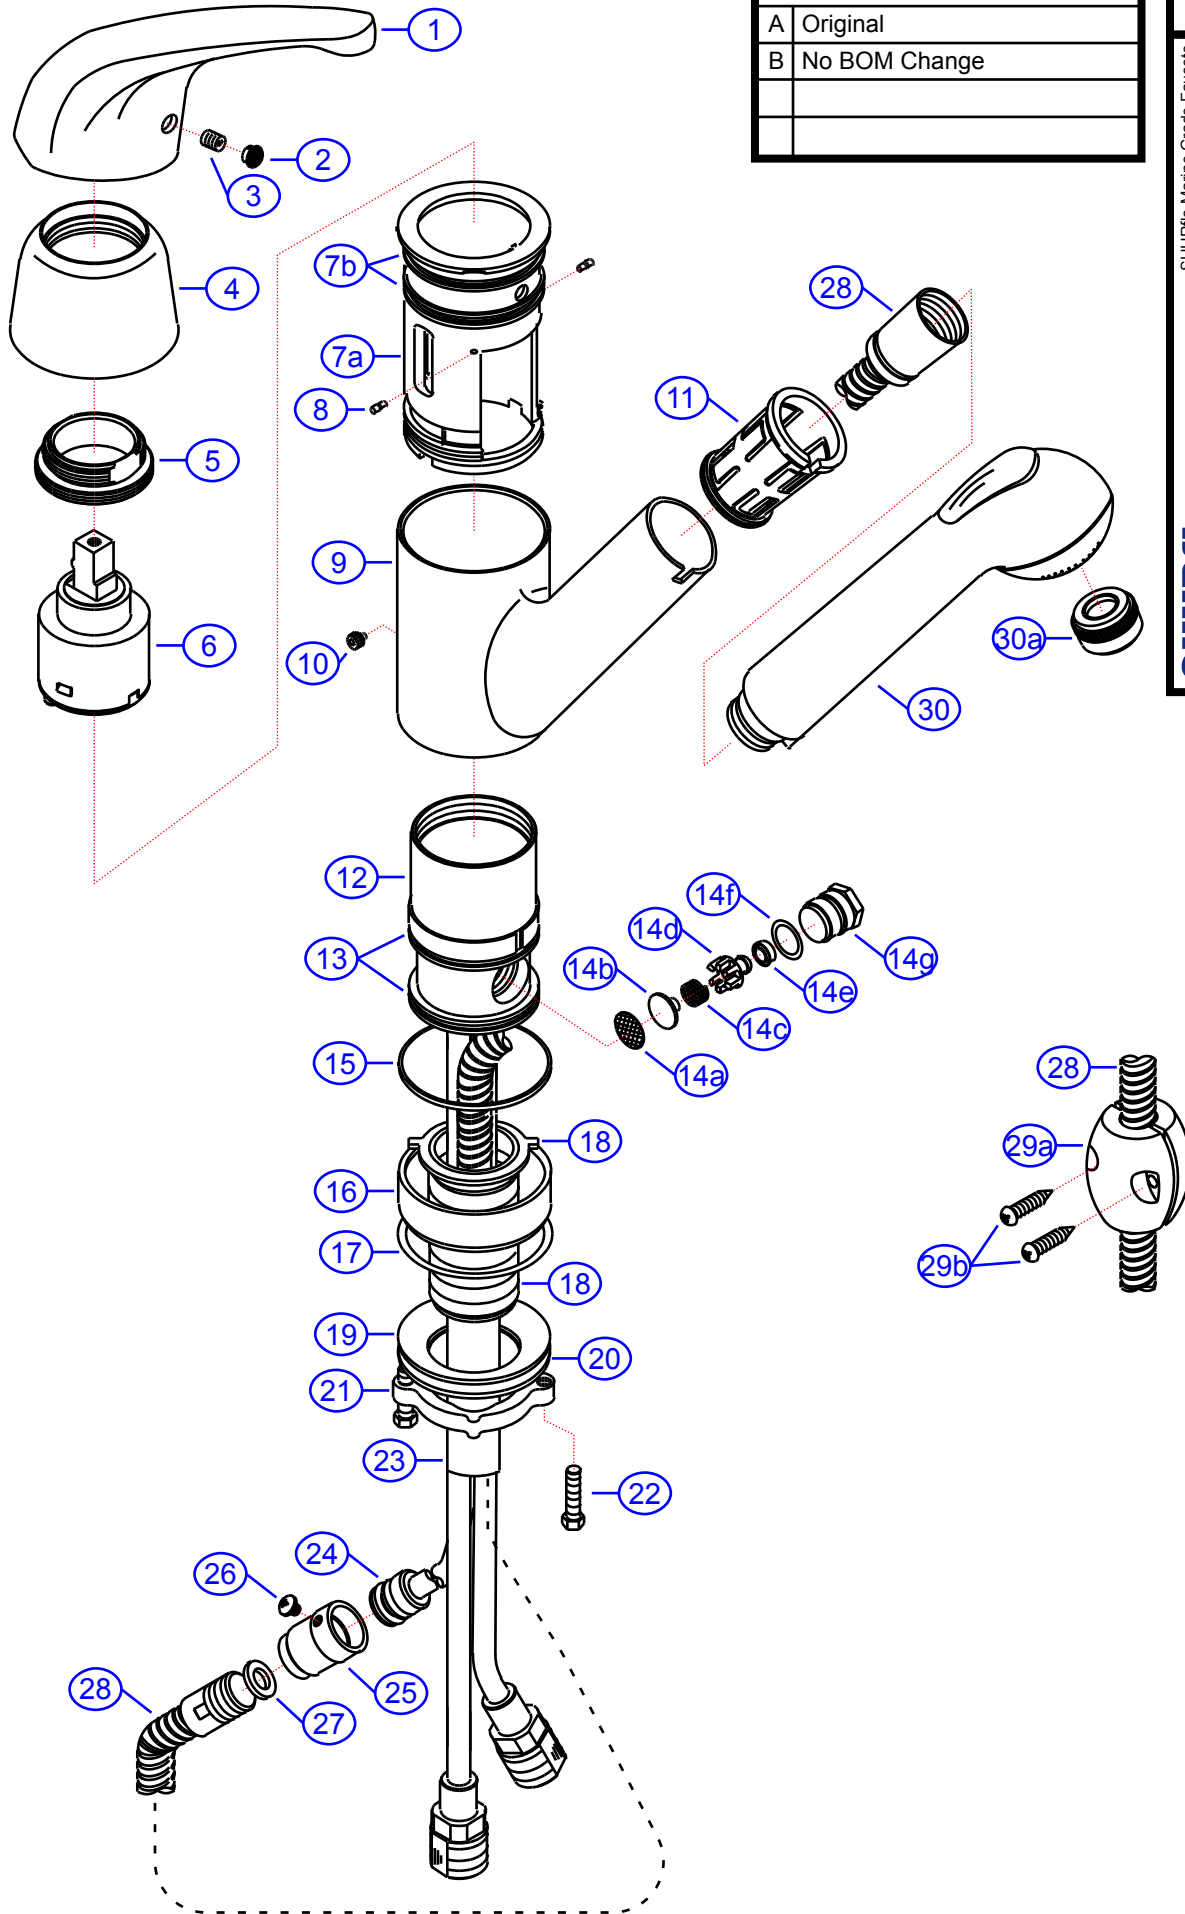

132-0003-xx

SHURflo
First in Fluid Innovation™
 SHURflo Marine Grade Faucets
 5900 Katella Ave., Cypress, CA 90630
 (562) 795-5200 • FAX (562) 795-7554
 www.shurflo.com

Model #	132-0003-xx		
Series	Universal (Pacifica)		
Type	Pull-Out Galley Faucet		
Rev #	B	Package Style	OEM
Vendor #	FP1B4002xx-ASJ8		
Drawn By	SS	Modified/Approved	12/29/05

Rev. Change	
A	Original
B	No BOM Change

NOT DRAWN TO SCALE