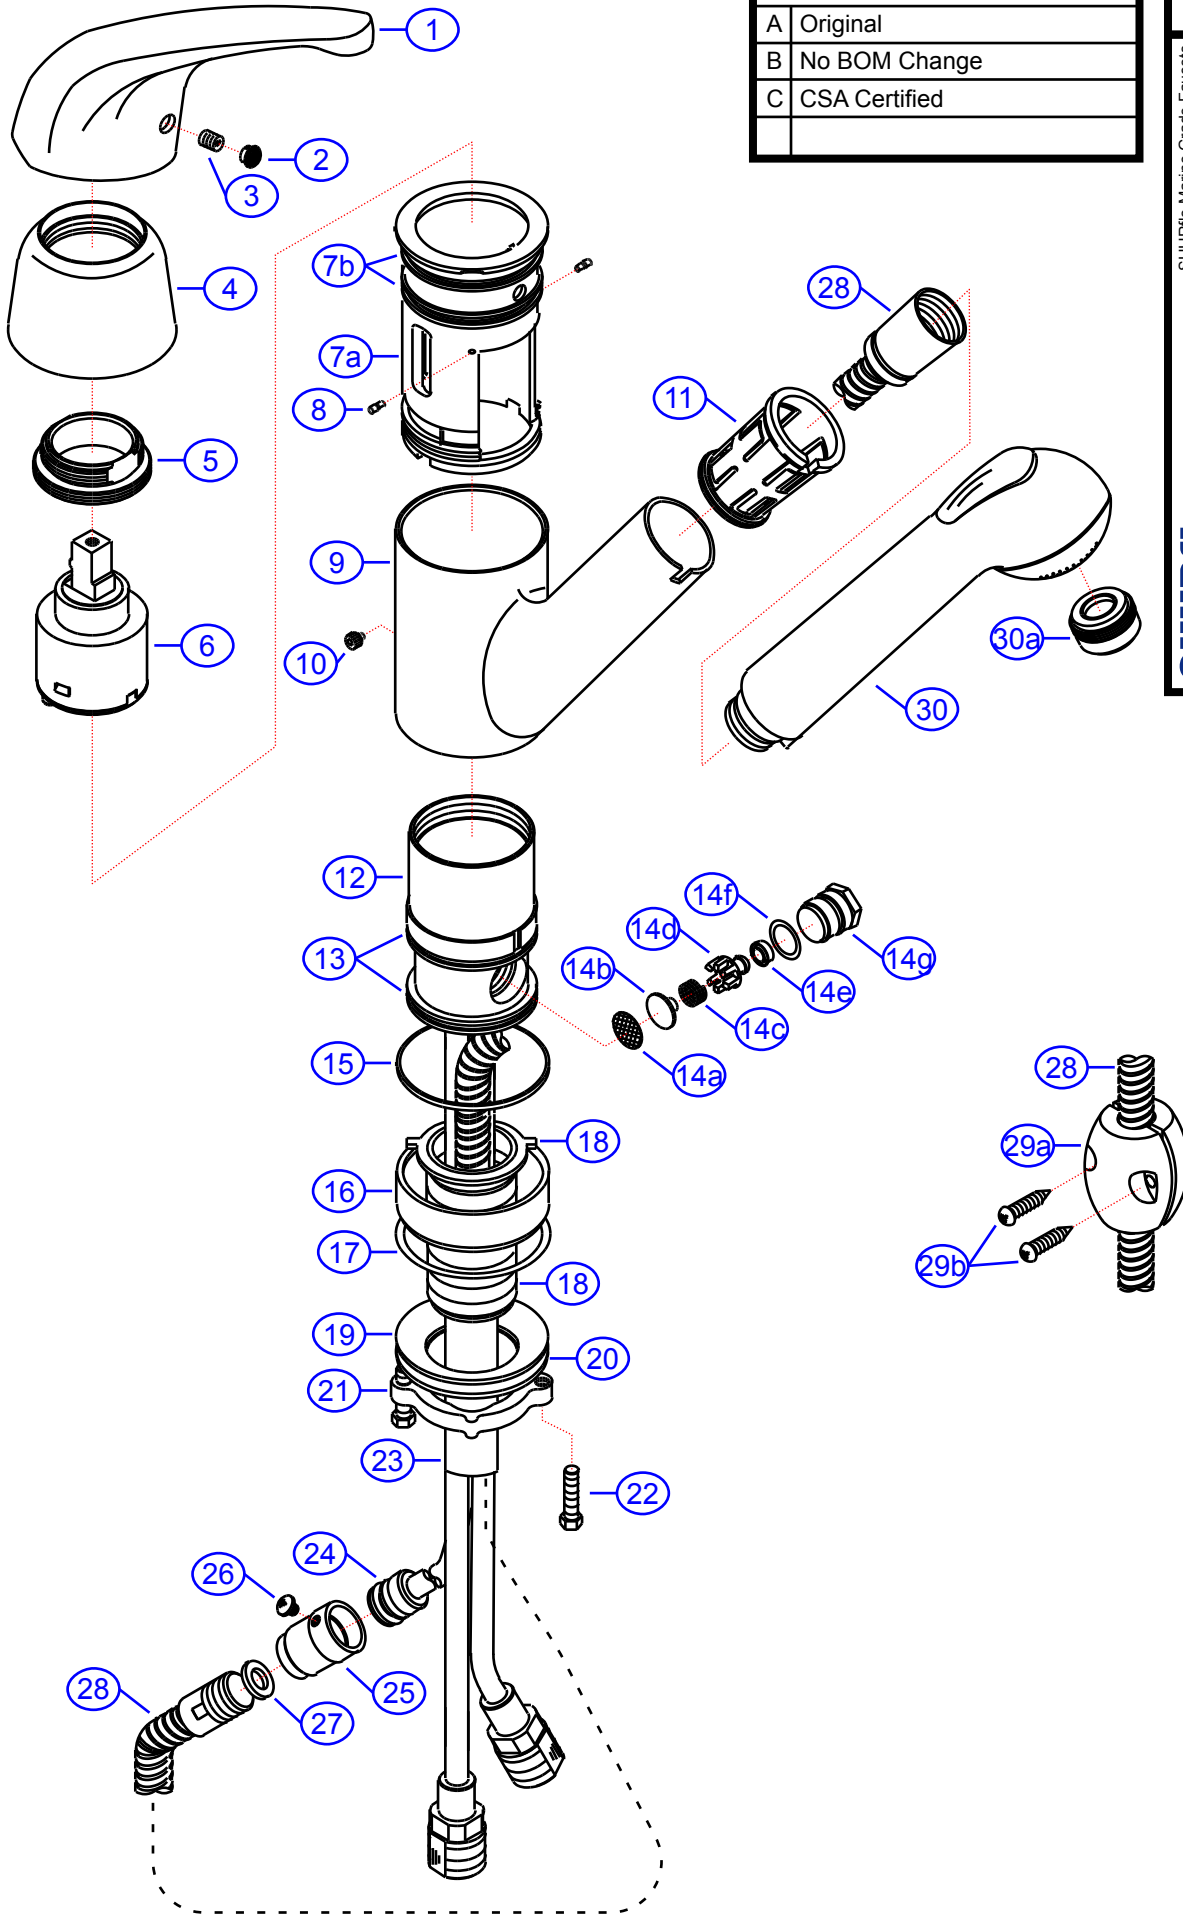

132-0003-xx

SHURflo
First in Fluid Innovation™
 SHURflo Marine Grade Faucets
 5900 Katiella Ave., Cypress, CA 90630
 (562) 795-5200 • FAX (562) 795-7554
 www.shurflo.com

Model #	132-0003-xx		
Series	Universal (Pacifica)		
Type	Pull-Out Galley Faucet - CSA		
Rev #	C	Package Style	OEM
Vendor #	FP1B4002xx-ASJ8	Modified/Approved	
Drawn By	SS	12/29/05	

Rev. Change	
A	Original
B	No BOM Change
C	CSA Certified

NOT DRAWN TO SCALE