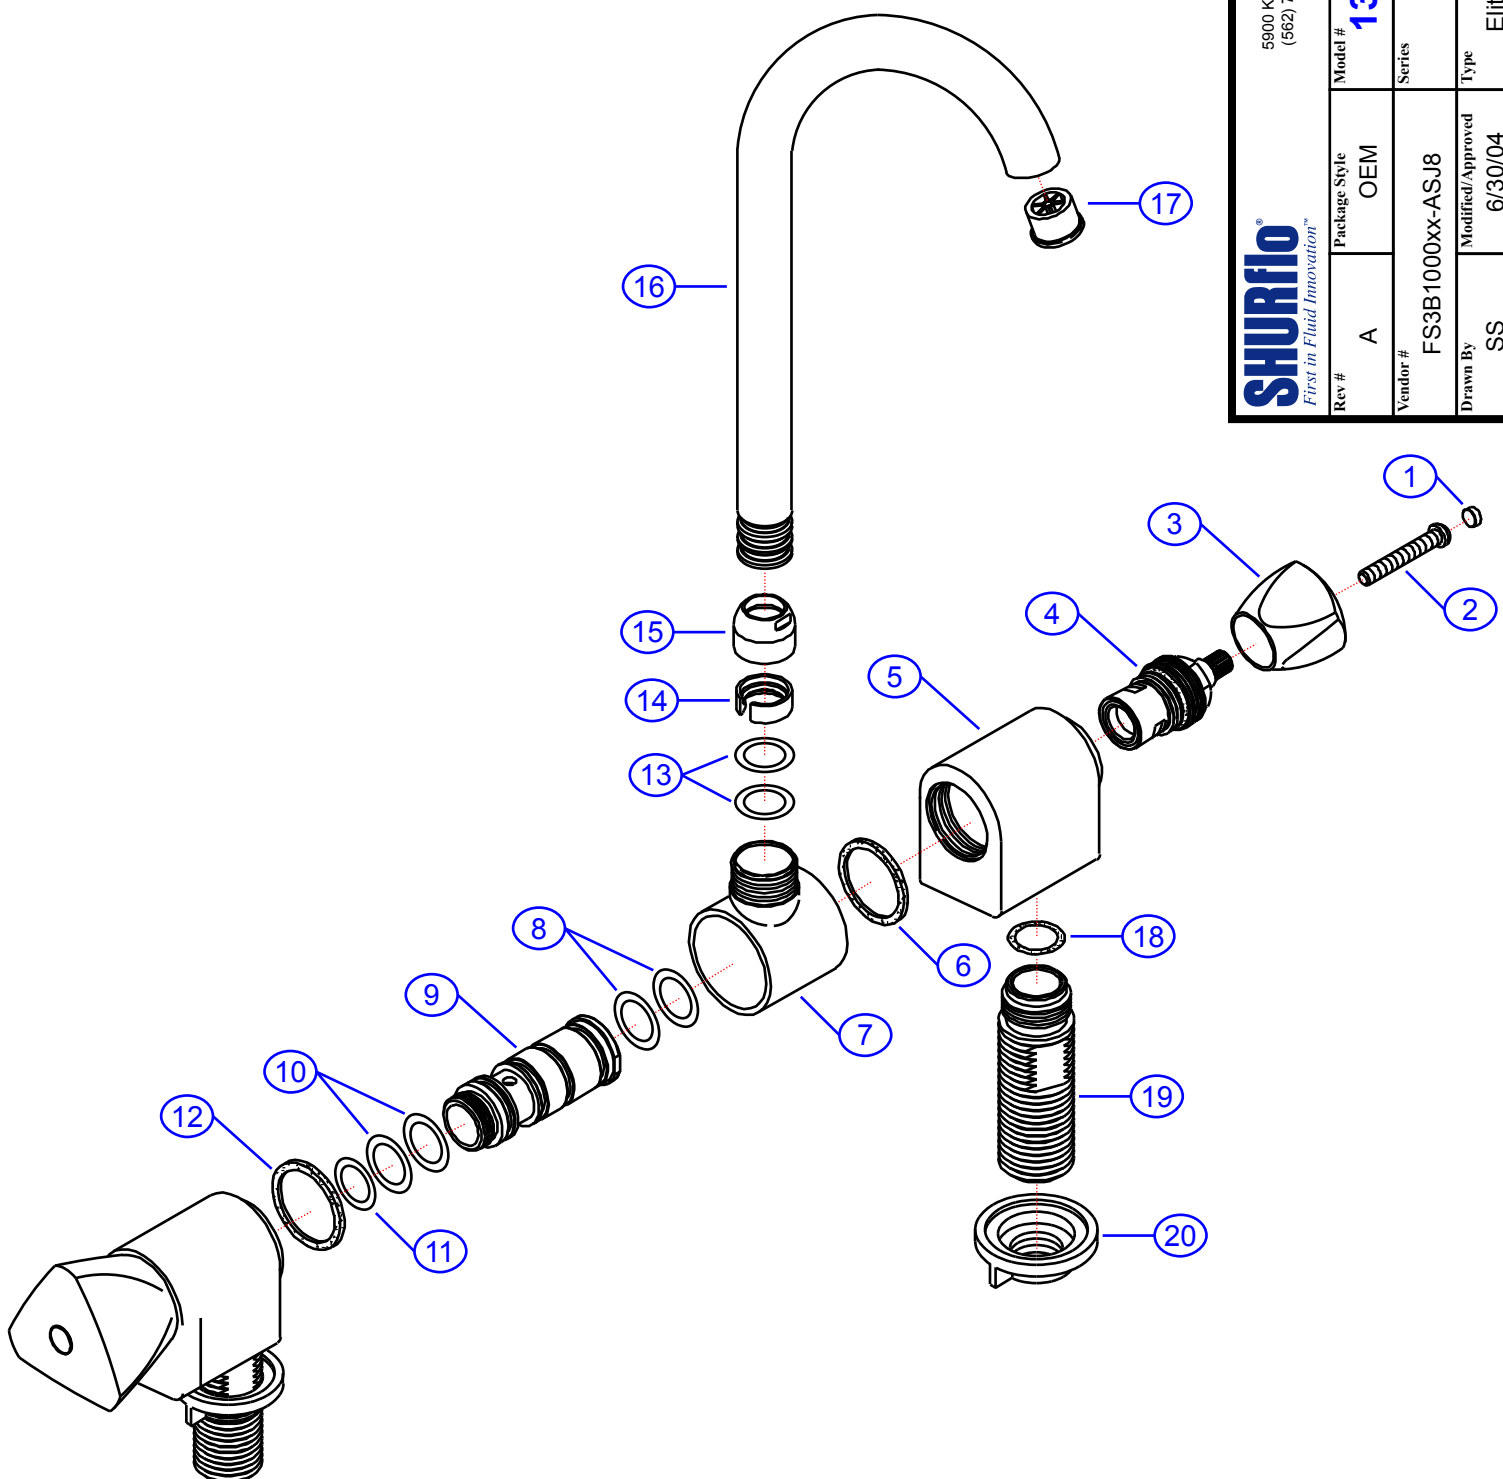

132-0210-xx

SHURflo Marine Grade Faucets
5900 Katiella Ave., Cypress, CA 90630
(562) 795-5200 • FAX (562) 795-7554
www.shurflo.com

SHURflo
First in Fluid Innovation™

Rev #	A	Package Style	OEM	Model #	132-0210-xx
Vendor #	FS3B1000xx-ASJ8	Series	Trinidad		
Drawn By	SS	Modified/Approved	6/30/04	Type	Elite Folding Faucet

NOT DRAWN TO SCALE