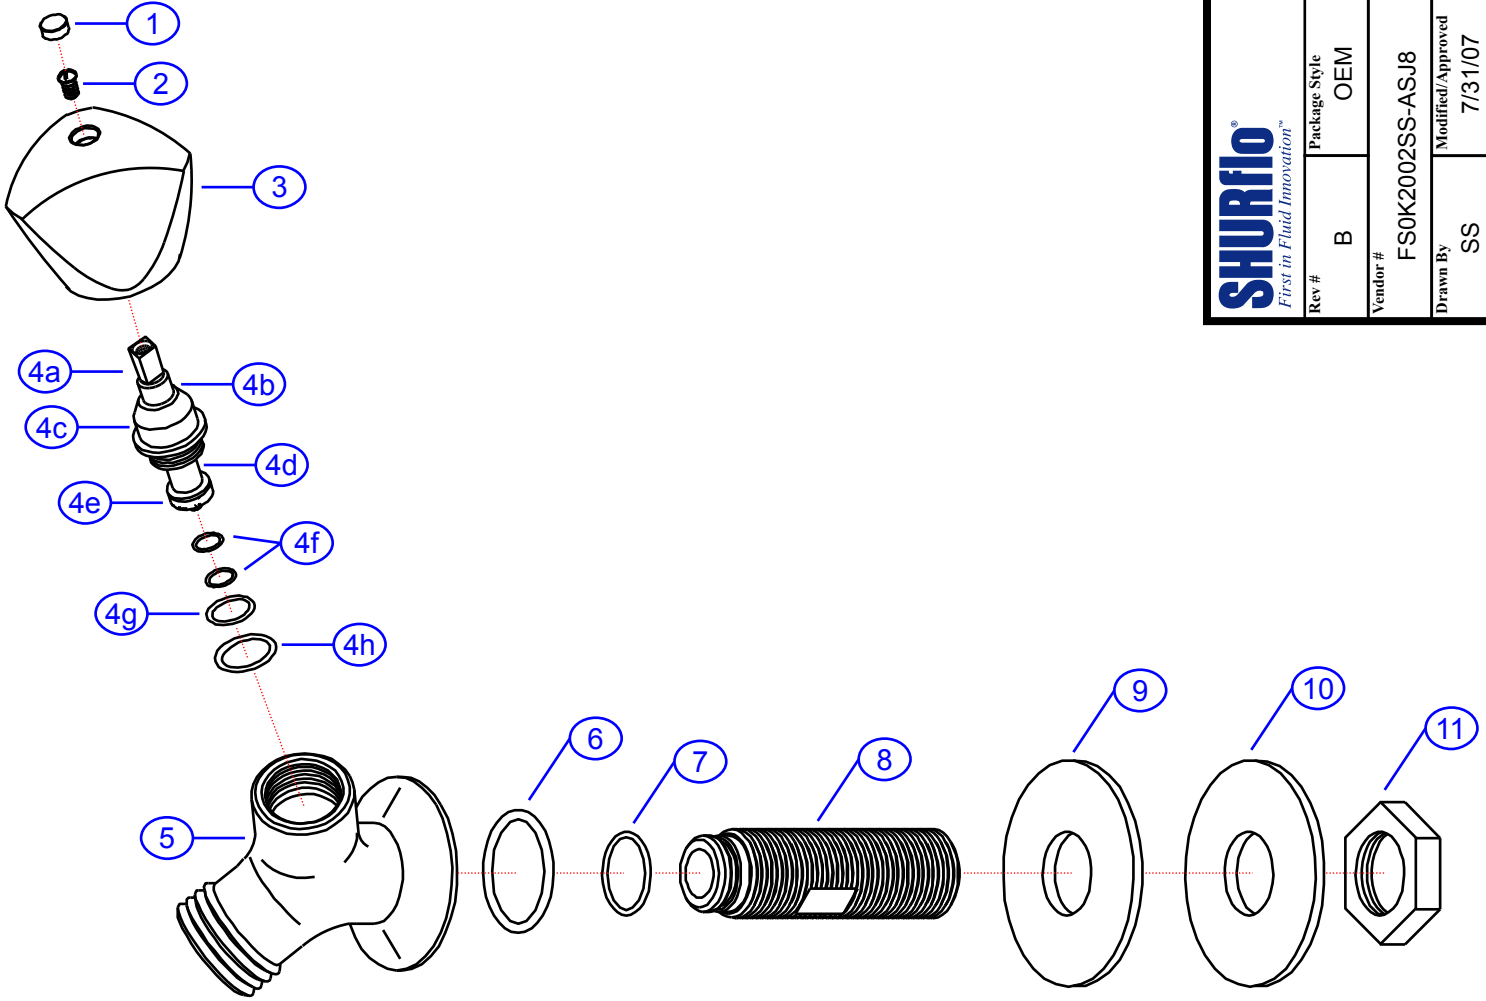

Rev. Change	
A	Original (Spline Stem)
B	Square Stem

**132-0216-SS**

SHURflo Marine Grade Faucets  
 5900 Katella Ave., Cypress, CA 90630  
 (562) 795-5200 • FAX (562) 795-7554  
 www.shurflo.com

**SHURflo**  
*First in Fluid Innovation™*

Rev #	B	Package Style	OEM	Model #	<b>132-0216-SS</b>
Vendor #	FS0K2002SS-ASJ8	Series	Trinidad	Type	Washdown Spigot
Drawn By	SS	Modified/Approved	7/31/07		

NOT DRAWN TO SCALE