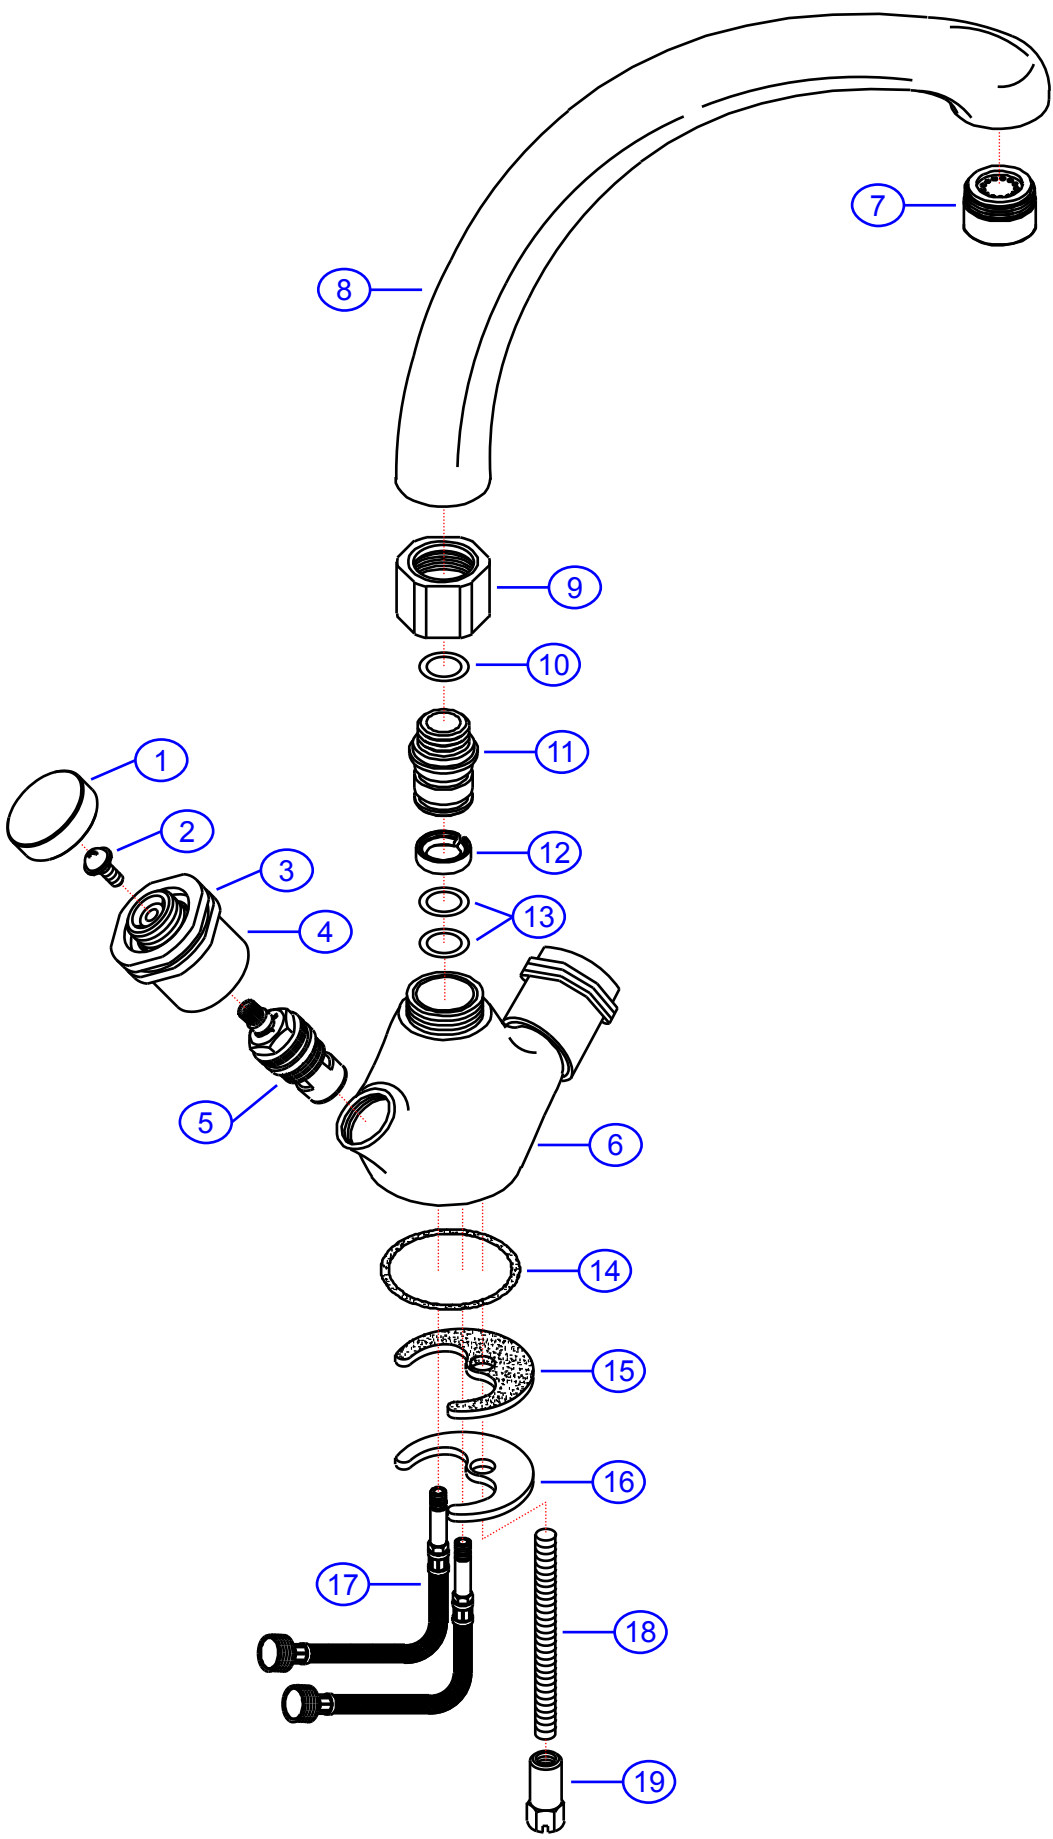

132-0405-xx

SHURflo
First in Fluid Innovation™
SHURflo Marine Grade Faucets
5900 Katella Ave., Cypress, CA 90630
(562) 795-5200 • FAX (562) 795-7554
www.shurflo.com

Rev #	-	Package Style	OEM	Model #	132-0405-xx
Vendor #	FS2B2003xx-ASJ8	Series	Pisces	Type	Cast Spout Galley Faucet
Drawn By	SS	Modified/Approved	2/4/05		

NOT DRAWN TO SCALE