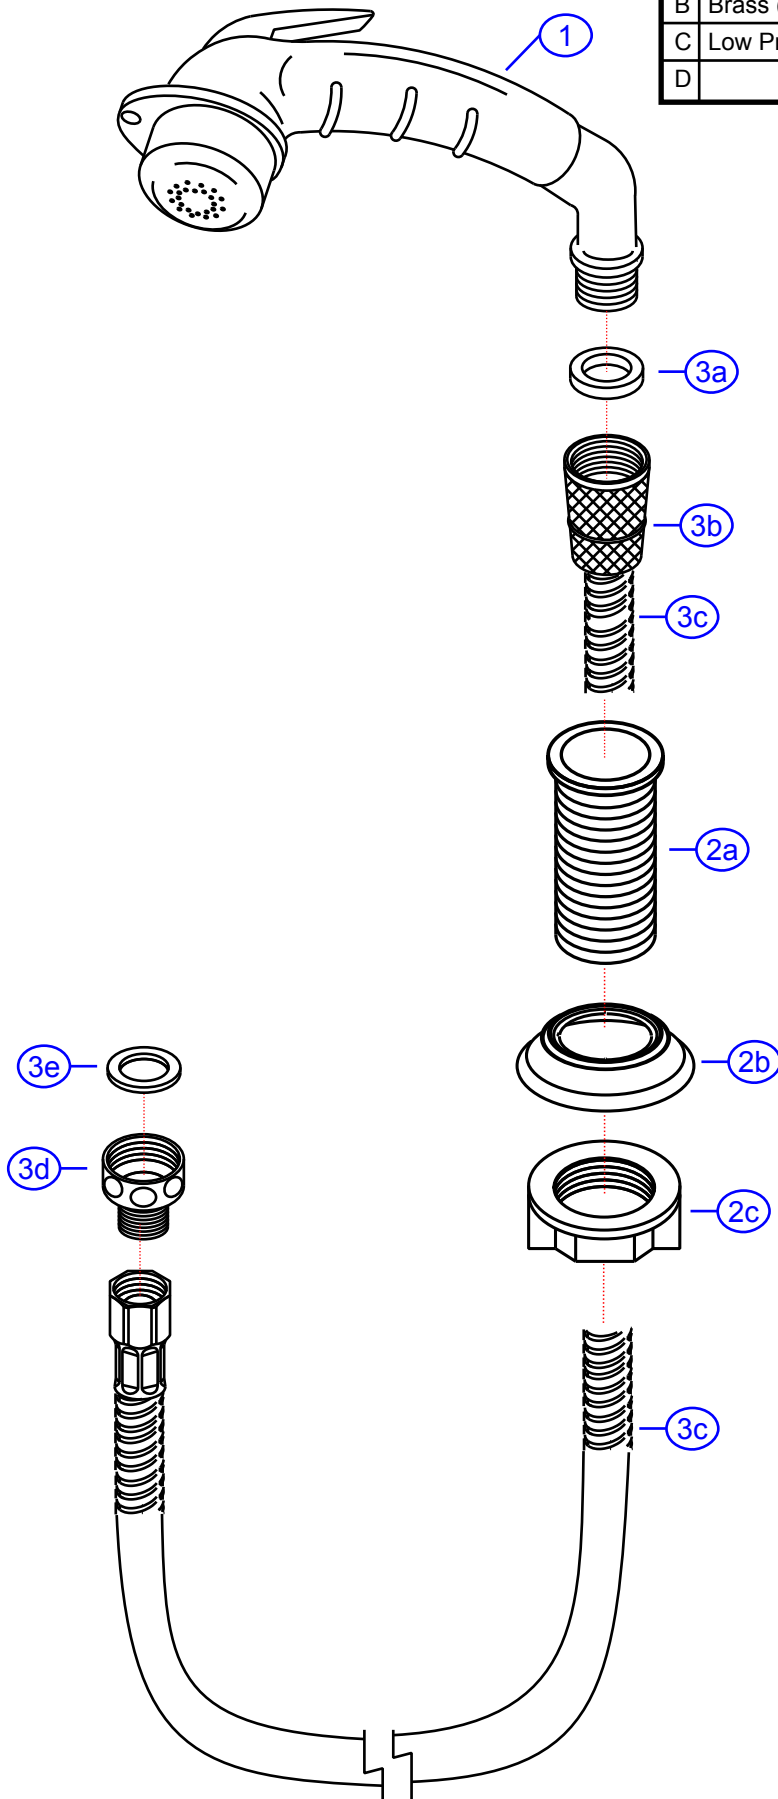

Rev. Change

A	Original
B	Brass (CP) Hose Nest
C	Low Profile Hose Nest
D	

134-0031-xx

SHURflo
Pentair Water

SHURflo Marine Grade Faucets
5900 Katella Ave., Cypress, CA 90630
800.854.3218 • 562.795.5200 • Fax 562.795.7564
www.shurflo.com

Rev #	C	Package Style	OEM	Model #	134-0031-xx
Vendor #	S2210106xx-ASJ8	Series	Universal		
Drawn By	SS	Approved/Modified	02/22/10	Type	Sprayer (Small w/Elbow)

NOT DRAWN TO SCALE