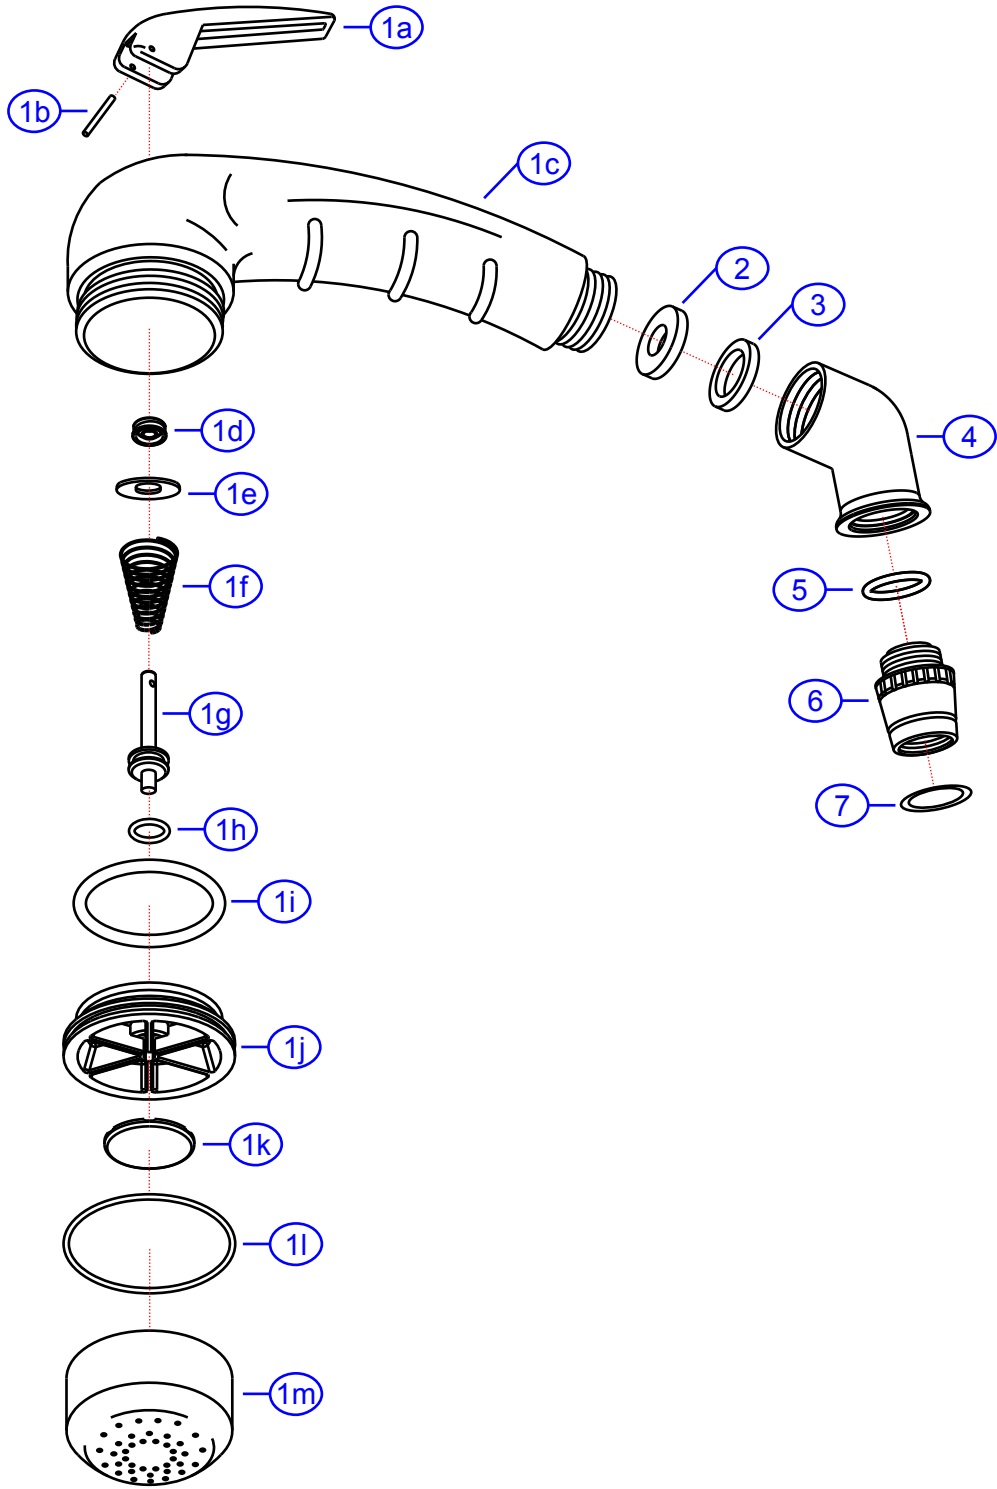

Rev. Change

EA-503108xx

SHURflo
Pentair Water

SHURflo Marine Grade Faucets
5900 Katella Ave., Cypress, CA 90630
800.854.3218 • 562.795.5200 • Fax 562.795.7564
www.shurflo.com

Rev #	N/A	Package Style	Bulk	Model #	EA-503108xx
Vendor #	A503108xx-ASG8	Approved/Modified		Series	Marine Sprayer
Drawn By	SS			Type	Small w/ Elbow w/Out Hook

NOT DRAWN TO SCALE

EA-503108xx

Marine Sprayer
 Small w/ Elbow (15/1 Metric-F) w/ Gears w/Out Hook
 Rev. N/A

#	Description	Part #	Finish				Qty
			CP	KP	WH		
1	Small Sprayer w/Out Hook	EA-509001*	CP	KP	WH		1
1a	Trigger	E-036109	CP	KP	WH		1
1b	Lock Rod	E-003110					1
1c	Body	E-108165*	CP	KP	WH		1
1d	Grommet	E-010140					1
1e	Washer	E-013136					1
1f	Spring	E-005128					1
1g	Plunger	E-208148					1
1h	O-Ring	E-004121					1
1i	O-Ring	E-063050					1
1j	Cartridge	E-209105					1
1k	Diffuser	E-209107					1
1l	O-Ring	E-048029					1
1m	Face Plate	E-112667	CP	KP	WH		1
2	Washer	E-058062*					1
3	Washer	E-060080*					1
4	Elbow	E-057910N*	CP	CP	CP		1
5	O-Ring	E-004050*					1
6	Fitting (15/1 Metric-F) w/ Gears	E-057149N*	CP	CP	CP		1
7	O-Ring	E-004004					

* - Part is not available individually. "Assembled" item is required.
 ** - Assembly is in-stock at SHURflo and must be shipped directly from SHURflo's distribution center.

Prepared Exclusively For
SHURflo Marine Grade Faucets