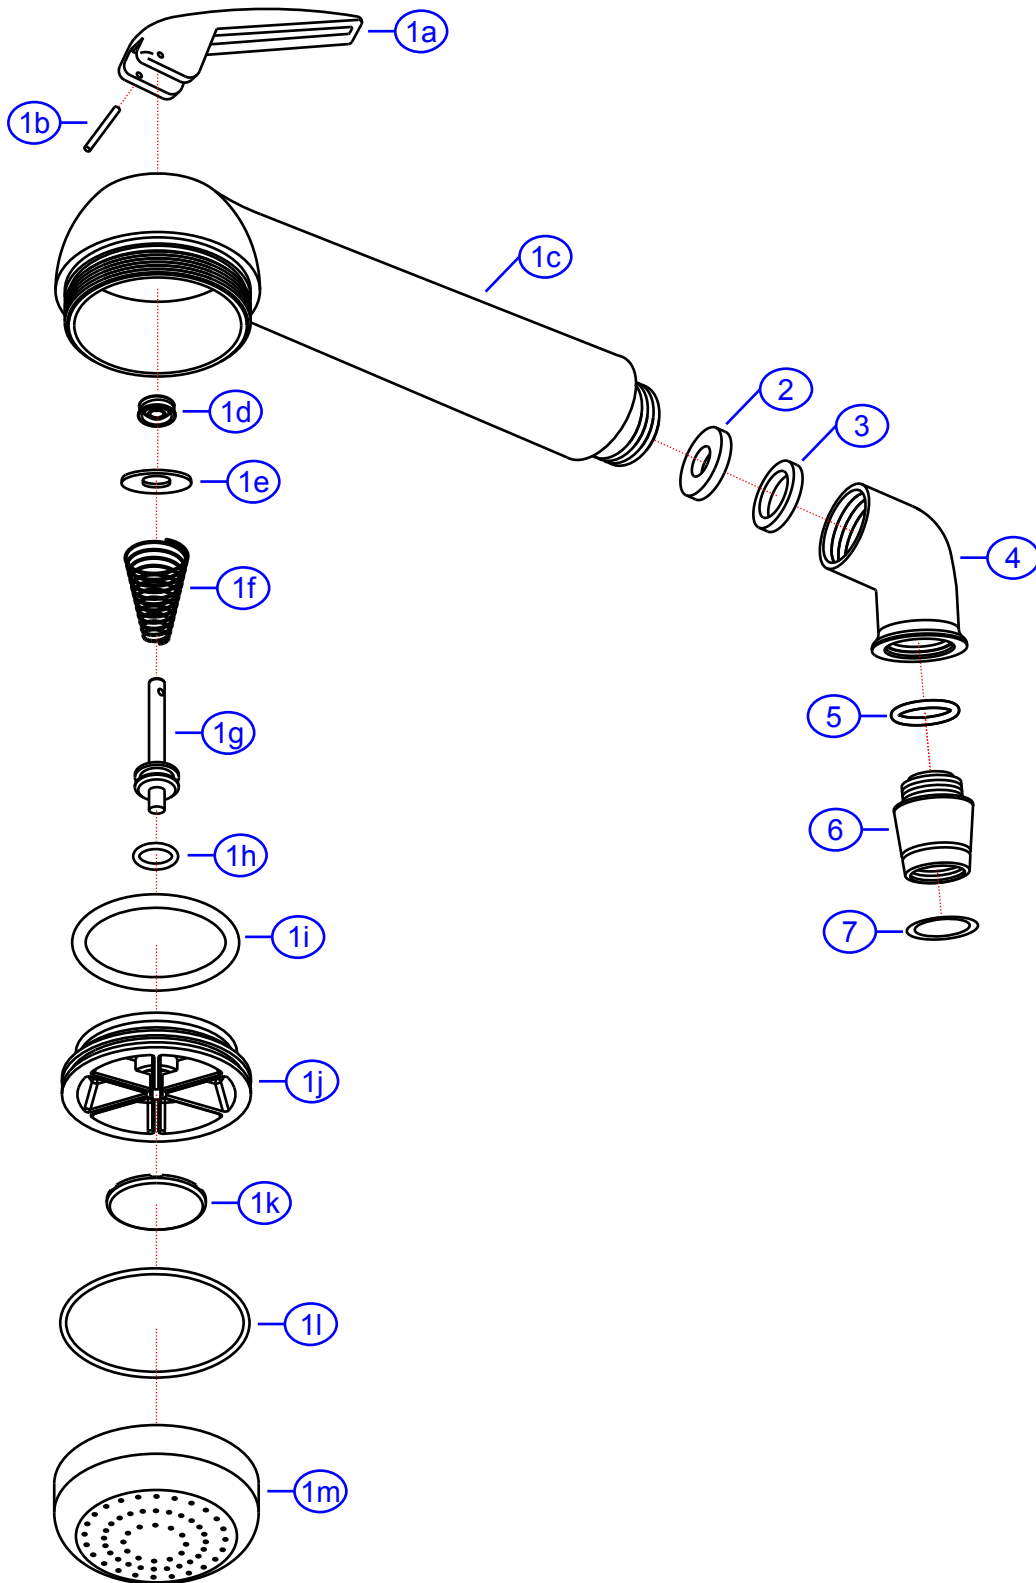

Rev. Change

EA-XXXXxx

SHURflo Marine Grade Faucets
5900 Katella Ave., Cypress, CA 90630
800.854.3218 • 562.795.5200 • Fax 562.795.7564
www.shurflo.com

Rev #	N/A	Package Style	Bulk	Model #	EA-XXXXxx
Vendor #	AXXXXX-ASG8	Approved/Modified	12/17/09	Series	Marine Sprayer
Drawn By	SS	Type	Large w/ Elbow w/Out Hook		

NOT DRAWN TO SCALE