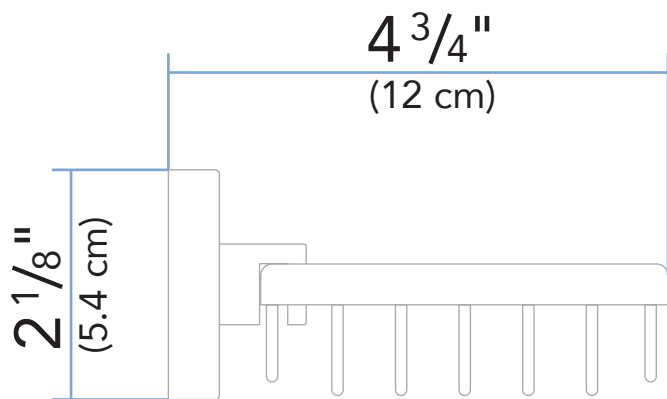

Rev. Change

A	Ambassador branded
B	
C	
D	
E	
F	
G	

www.ambassadormarine.com
(800) 270-4262

Model #

130-1939-xx

Rev #

A

ALL DIMENSIONS ± 1/16"
SOME COMPONENTS MAY NOT BE DRAWN TO SCALE