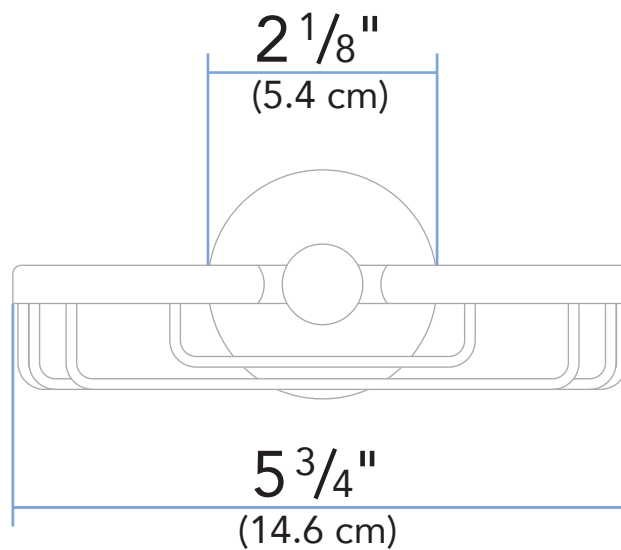

Rev. Change

A	Ambassador branded
B	
C	
D	
E	
F	
G	

www.ambassadormarine.com
(800) 270-4262

Model #

130-1939-xx

Rev #

A

ALL DIMENSIONS ± 1/16"
SOME COMPONENTS MAY NOT BE DRAWN TO SCALE