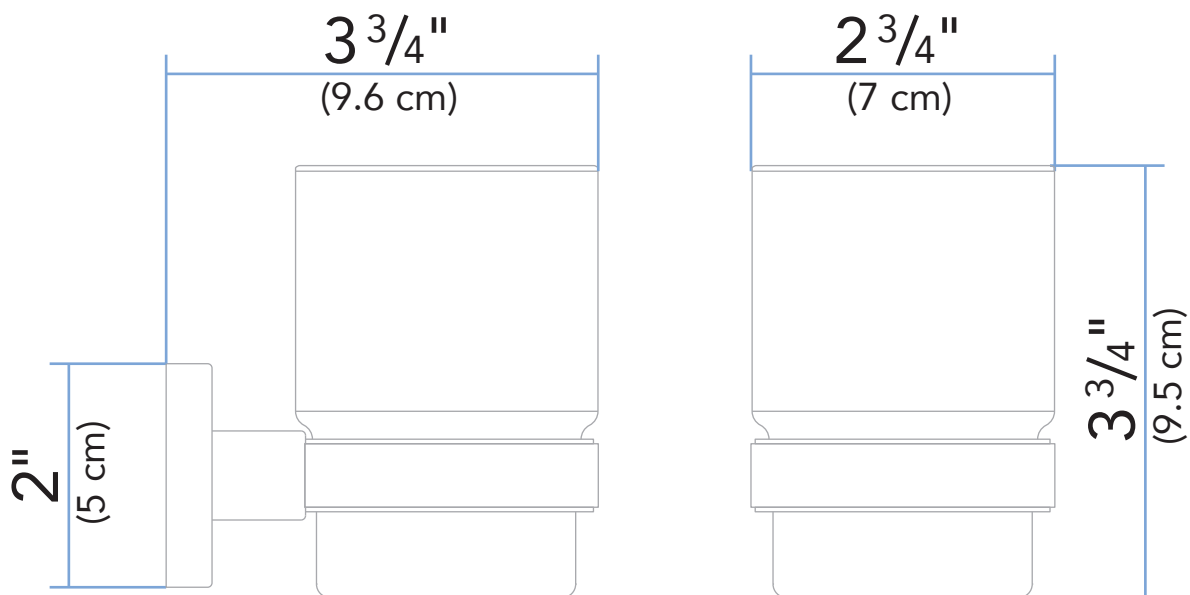

Rev. Change

A	Ambassador branded
B	
C	
D	
E	
F	
G	

www.ambassadormarine.com
(800) 270-4262

Model #

130-2208-xx

Rev #

A

ALL DIMENSIONS $\pm 1/16$ "
SOME COMPONENTS MAY NOT BE DRAWN TO SCALE