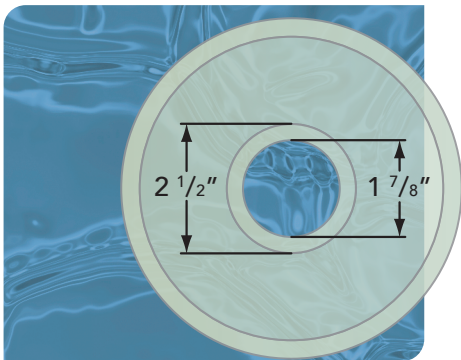

Drain Size

1 ³/₄" Drain (Vessel)

The Drain Size is a standardized term used to refer to the category of drain body sizes. The actual hole in the sink is typically ¹/₁₆" to ¹/₂" larger diameter than the "Drain Size".