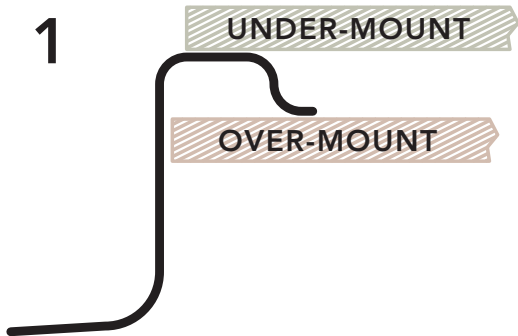

Flange (Rim) Style

This Flange Style allows for either “Over-Mounting” or “Under-Mounting” of the sink on the counter-top