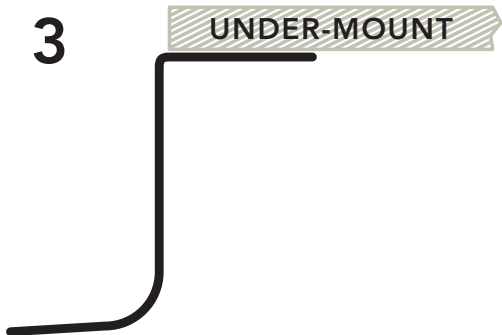

# Flange (Rim) Style

**This Flange Style allows for “Under-Mounting” of the sink to the counter-top**