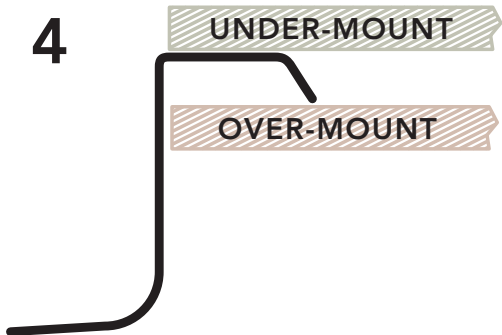

# Flange (Rim) Style

**This Flange Style allows for either “Over-Mounting” or “Under-Mounting” of the sink on the counter-top**