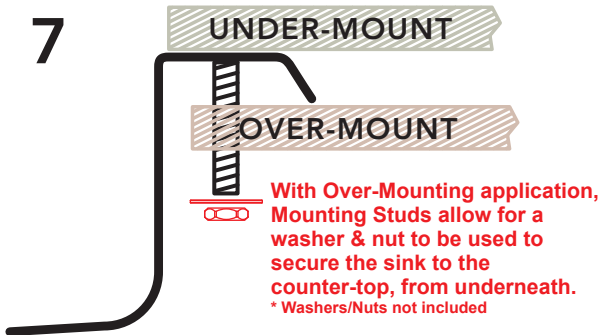

# Flange (Rim) Style

**This Flange Style allows for either “Over-Mounting” or “Under-Mounting” of the sink on the counter-top**