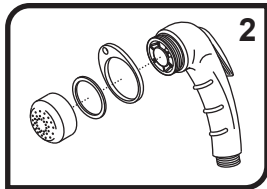

IF REPLACING AN EXISTING SPRAYER:

Turn off the water supply to your existing sprayer (this procedure will vary depending on the specific installation application). Unscrew your existing sprayer. Clean hose fitting in preparation for new sprayer.

YOUR NEW AMBASSADOR MARINE UNIT:

NEEDED / HELPFUL TOOLS

1) This sprayer has two functions: intermittent and continuous. For intermittent spray, simply press down on the trigger. For continuous spray, lift up on the trigger until it locks. To release, simply press the trigger back down.