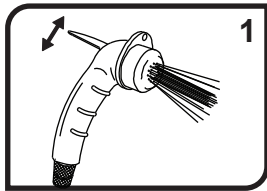

YOUR NEW AMBASSADOR MARINE UNIT:

NEEDED / HELPFUL TOOLS

1) This sprayer has two functions: intermittent and continuous. For intermittent spray, simply press down on the trigger. For continuous spray, lift up on the trigger until it locks. To release, simply press the trigger back down.