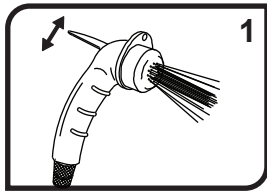

YOUR NEW AMBASSADOR MARINE UNIT:

NEEDED / HELPFUL TOOLS

1) This sprayer has two functions: intermittent and continuous. For intermittent spray, simply press down on the trigger. For continuous spray, lift up on the trigger until it locks. To release, simply press the trigger back down.

Parts

Design: Rev. A

1) Small Marine Sprayer Assembly
  1. 1a) Trigger
  2. 1b) Locking Pin
  3. 1c) Body
  4. 1d) Trigger Seal
  5. 1e) Washer
  6. 1f) Spring
  7. 1g) Plunger Rod
  8. 1h) O-Ring
  9. 1i) O-Ring
  10. 1j) Cartridge
  11. 1k) Diffuser
  12. 1l) O-Ring
  13. 1m) Face Plate
2) Washer
3) Washer
4) 20° Elbow
5) O-Ring
6) Fitting (1/2" NPS-M 'Standard')

Need the matching **Bulkhead Sprayer Holder** to fit with this sprayer? Ask for: **131-0042-CP**
fits standard 1/2" hose conicals

PROPER FINISH CARE

Your new faucet or accessory is protected by a marine grade finish. To clean it, you only need to wipe it with a damp, soft cloth. NEVER use any abrasive cleaners, steel wool, or chemicals (including alcohol or ammonia), as they will harm the finish and void your warranty. If the item will be installed in a salt-air environment (boat exterior), regular cleaning with gentle soap and carnauba wax will prolong the life of the finish.

LIMITED WARRANTY

Ambassador Marine faucets and accessories are guaranteed to be free from material and workmanship defects under normal use and service for a period of five (5) years from the date of purchase. This warranty will not apply to faucets or accessories that were improperly installed, misapplied, or incompatible with components not manufactured by Ambassador. Faucet failures due to foreign debris is not covered under the terms of this limited warranty. Ambassador will not warrant any faucet or accessory that is physically damaged, or altered outside the Ambassador factory.

Returns are to be shipped postage prepaid to Ambassador Marine's service center at: Ambassador Marine, 1173 Calle Suerte, Camarillo, CA 93012. A Return Authorization Number is required and must be clearly visible on the shipping carton.

Absolutely no credit or payment will be allowed for consumers on any item deemed defective. Ambassador Marine's obligation is limited to the repair or replacement of the defective item only, at Ambassador Marine's sole discretion. All returns will be examined and/or tested under Ambassador Marine test criteria. Replacements will be shipped freight prepaid.

This limited warranty is in lieu of all other warranties, expressed or implied, and no other person is authorized to give any other warranty or assume obligation or liability on Ambassador Marine's behalf. Ambassador Marine shall not be liable for any labor, damages, or other expenses, nor shall Ambassador Marine be liable for any indirect, incidental or consequential damages of any kind incurred by the use or sale of any defective product.