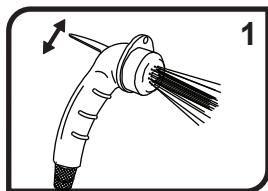

YOUR NEW AMBASSADOR MARINE UNIT:

NEEDED / HELPFUL TOOLS

1) This sprayer has two functions: intermittent and continuous. For intermittent spray, simply press down on the trigger. For continuous spray, lift up on the trigger until it locks. To release, simply press the trigger back down.

Design: Rev. A

Parts

1) Large Marine Sprayer Assembly
- 1a) Trigger
- 1b) Locking Pin
- 1c) Body
- 1d) Trigger Seal
- 1e) Washer
- 1f) Spring
- 1g) Plunger Rod
- 1h) O-Ring
- 1i) O-Ring
- 1j) Cartridge
- 1k) Diffuser
- 1l) O-Ring
- 1m) Face Plate
2) Washer
3) Washer
4) 45° Elbow
5) O-Ring
6) Fitting (1/2" NPS-M 'Standard')

Need the matching
Bulkhead Sprayer Holder
to fit with this sprayer? Ask for:
131-0042-CP
fits standard 1/2" hose conicals

PROPER FINISH CARE

Your new faucet or accessory is protected by a marine grade finish. To clean it, you only need to wipe it with a damp, soft cloth. NEVER use any abrasive cleaners, steel wool, or chemicals (including alcohol or ammonia), as they will harm the finish and void your warranty. If the item will be installed in a salt-air environment (boat exterior), regular cleaning with gentle soap and carnauba wax will prolong the life of the finish.

LIMITED WARRANTY

Ambassador Marine faucets and accessories are guaranteed to be free from material and workmanship defects under normal use and service for a period of five (5) years from the date of purchase. This warranty will not apply to faucets or accessories that were improperly installed, misapplied, or incompatible with components not manufactured by Ambassador. Faucet failures due to foreign debris is not covered under the terms of this limited warranty. Ambassador will not warrant any faucet or accessory that is physically damaged, or altered outside the Ambassador factory.

Returns are to be shipped postage prepaid to Ambassador Marine's service center at: Ambassador Marine, 1173 Calle Suerte, Camarillo, CA 93012. A Return Authorization Number is required and must be clearly visible on the shipping carton.

Absolutely no credit or payment will be allowed for consumers on any item deemed defective. Ambassador Marine's obligation is limited to the repair or replacement of the defective item only, at Ambassador Marine's sole discretion. All returns will be examined and/or tested under Ambassador Marine test criteria. Replacements will be shipped freight prepaid.

This limited warranty is in lieu of all other warranties, expressed or implied, and no other person is authorized to give any other warranty or assume obligation or liability on Ambassador Marine's behalf. Ambassador Marine shall not be liable for any labor, damages, or other expenses, nor shall Ambassador Marine be liable for any indirect, incidental or consequential damages of any kind incurred by the use or sale of any defective product.