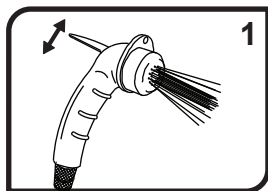

YOUR NEW AMBASSADOR MARINE UNIT:

NEEDED / HELPFUL TOOLS

Safety Glasses

Pliers

Plumber's (Teflon) Tape

Clean Rags

1) This sprayer has two functions: intermittent and continuous. For intermittent spray, simply press down on the trigger. For continuous spray, lift up on the trigger until it locks. To release, simply press the trigger back down.

Need the matching
Bulkhead Sprayer Holder
 to fit with the Locking Teeth? Ask for:
131-0212-CP
Optional, for use in shower

Parts

Design: Rev. A

- 1) Large Marine Sprayer Assembly
 - 1a) Trigger
 - 1b) Locking Pin
 - 1c) Body
 - 1d) Trigger Seal
 - 1e) Washer
 - 1f) Spring
 - 1g) Plunger Rod
- 2) Washer
- 3) Washer
- 4) 45° Elbow
- 5) O-Ring
- 6) Fitting (15/1 Metric-F w/Teeth)
- 7) O-Ring
- 8) Washer
- 9) O-Ring
- 10) O-Ring
- 11) Cartridge
- 12) Diffuser
- 13) O-Ring
- 14) Face Plate