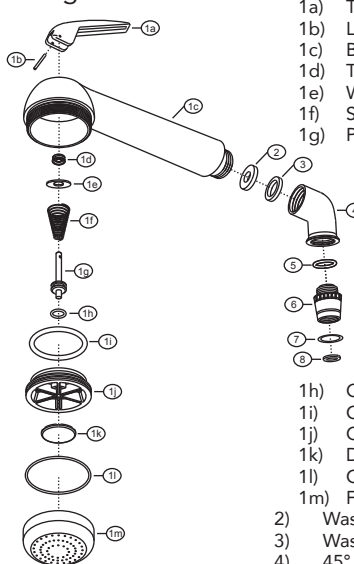

YOUR NEW AMBASSADOR MARINE UNIT:

NEEDED / HELPFUL TOOLS

Safety Glasses

Pliers

Plumber's (Teflon) Tape

Clean Rags

1) This sprayer has two functions: intermittent and continuous. For intermittent spray, simply press down on the trigger. For continuous spray, lift up on the trigger until it locks. To release, simply press the trigger back down.

Need the matching
Bulkhead Sprayer Holder
 to fit with the Locking Teeth? Ask for:
131-0212-CP
Optional, for use in shower

Parts

Design: Rev. A

- 1) Large Marine Sprayer Assembly
 - 1a) Trigger
 - 1b) Locking Pin
 - 1c) Body
 - 1d) Trigger Seal
 - 1e) Washer
 - 1f) Spring
 - 1g) Plunger Rod
- 2) Washer
- 3) Washer
- 4) 45° Elbow
- 5) O-Ring
- 6) Fitting (15/1 Metric-F w/Teeth)
- 7) O-Ring
- 8) Washer
- 9) O-Ring
- 10) O-Ring
- 11) Cartridge
- 12) Diffuser
- 13) O-Ring
- 14) Face Plate