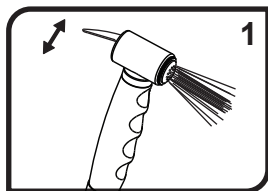

YOUR NEW AMBASSADOR MARINE UNIT:

NEEDED / HELPFUL TOOLS

Safety Glasses

Pliers

Plumber's (Teflon) Tape

Clean Rags

1) This sprayer has two functions: intermittent and continuous. For intermittent spray, simply press down on the trigger. For continuous spray, lift up on the trigger until it locks. To release, simply press the trigger back down.

Need the matching
Bulkhead Sprayer Holder
to fit with this sprayer? Ask for:
131-0042-CP
fits standard 1/2" hose conicals

Parts

Design: Rev. A

- 1) Trigger
- 2) Locking Pin
- 3) Plunger Rod
- 4) O-Ring
- 5) Head
- 6) Spring
- 7) O-Ring
- 8) Plunger Head
- 9) O-Ring
- 10) Fitting
- 11) O-Ring
- 12) Face Plate
- 13) O-Ring
- 14) Collar
- 15) Alignment Pin
- 16) Handle Sleeve
- 17) Shaft
- 18) O-Ring
- 19) O-Ring
- 20) Adapter
- 21) Fitting (1/2" NPS-M, for Elite Base)
- 22) O-Ring