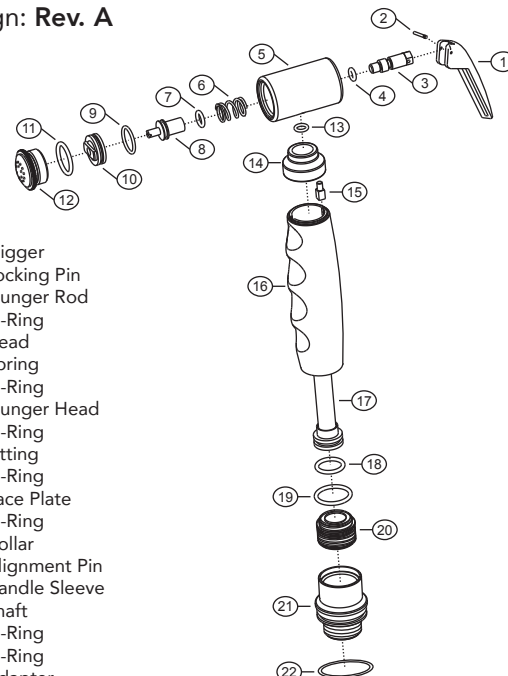

YOUR NEW AMBASSADOR MARINE UNIT:

NEEDED / HELPFUL TOOLS

Safety Glasses

Pliers

Plumber's (Teflon) Tape

Clean Rags

1) This sprayer has two functions: intermittent and continuous. For intermittent spray, simply press down on the trigger. For continuous spray, lift up on the trigger until it locks. To release, simply press the trigger back down.

Need the matching
Bulkhead Sprayer Holder
to fit with this sprayer? Ask for:
131-0042-CP
fits standard 1/2" hose conicals

Parts

Design: Rev. A

- 1) Trigger
- 2) Locking Pin
- 3) Plunger Rod
- 4) O-Ring
- 5) Head
- 6) Spring
- 7) O-Ring
- 8) Plunger Head
- 9) O-Ring
- 10) Fitting
- 11) O-Ring
- 12) Face Plate
- 13) O-Ring
- 14) Collar
- 15) Alignment Pin
- 16) Handle Sleeve
- 17) Shaft
- 18) O-Ring
- 19) O-Ring
- 20) Adapter
- 21) Fitting (1/2" NPS-M, for Elite Base)
- 22) O-Ring