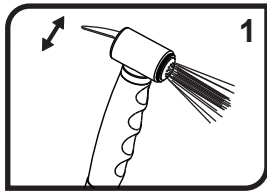

YOUR NEW AMBASSADOR MARINE UNIT:

NEEDED / HELPFUL TOOLS

Safety Glasses

Pliers

Plumber's (Teflon) Tape

Clean Rags

1) This sprayer has two functions: intermittent and continuous. For intermittent spray, simply press down on the trigger. For continuous spray, lift up on the trigger until it locks. To release, simply press the trigger back down.

Need the matching
Bulkhead Sprayer Holder
to fit with this sprayer? Ask for:
131-0042-CP
fits standard 1/2" hose conicals

138-0311-__

Universal

**Hammer-Head Marine Sprayer
With Elbow, 1/2" Fitting, For Elite Base**