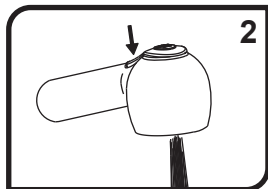

YOUR NEW AMBASSADOR MARINE UNIT:

NEEDED / HELPFUL TOOLS

Safety Glasses

Pliers

Plumber's (Teflon) Tape

Clean Rags

1

1) This sprayer has two functions: aerated stream and spray. Press the large button for spray, press the small button to return to stream. Sprayer will reset to stream when water is turned off.