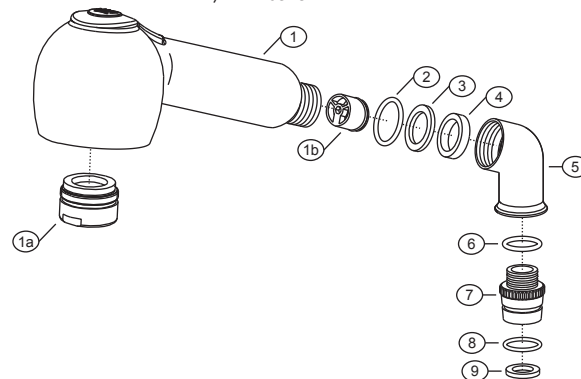

YOUR NEW AMBASSADOR MARINE UNIT:

NEEDED / HELPFUL TOOLS

Safety Glasses

Pliers

Plumber's (Teflon) Tape

Clean Rags

1

1) This sprayer has two functions: aerated stream and spray. Press the large button for spray, press the small button to return to stream. Sprayer will reset to stream when water is turned off.

2

Need the matching
Bulkhead Sprayer Holder
 to fit with the Locking Teeth? Ask for:
131-0212-CP
Optional, for use in shower

Parts

Design: Rev. A

- 1) Pull-Out Kitchen Sprayer Assembly
 - 1a) Aerator
 - 1b) Back-Flow Preventer / Flow Restrictor
- 2) O-Ring
- 3) Washer
- 4) Washer
- 5) 35-Degree Elbow
- 6) O-Ring
- 7) Fitting (15/1 Metric-F, With Teeth)
- 8) O-Ring
- 9) Washer