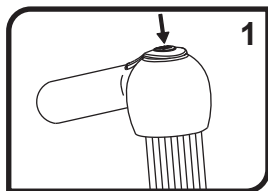

YOUR NEW AMBASSADOR MARINE UNIT:

NEEDED / HELPFUL TOOLS

Safety Glasses

Pliers

Plumber's (Teflon) Tape

Clean Rags

1

1) This sprayer has two functions: aerated stream and spray. Press the large button for spray, press the small button to return to stream. Sprayer will reset to stream when water is turned off.

2

Need the matching
Bulkhead Sprayer Holder
 to fit with the Locking Teeth? Ask for:
131-0212-CP
Optional, for use in shower

Parts

Design: Rev. A

- 1) Pull-Out Kitchen Sprayer Assembly
 - 1a) Aerator
 - 1b) Back-Flow Preventer / Flow Restrictor
- 2) O-Ring
- 3) Washer
- 4) Washer
- 5) 35-Degree Elbow
- 6) O-Ring
- 7) Fitting (15/1 Metric-F, With Teeth)
- 8) O-Ring
- 9) Washer