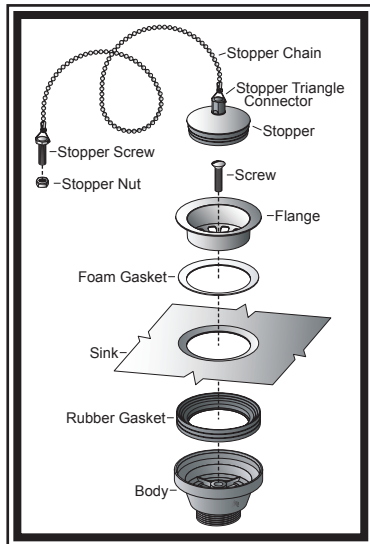

INSTALLATION INSTRUCTIONS

Thank you for choosing Ambassador Marine.

Your new Ambassador Marine faucet, sprayer, shower or accessory will give you years of trouble-free performance. Please read these instructions carefully before installing your new item. If you have any additional questions about the installation of this product, please feel free to contact one of our friendly customer service representatives at 800.270.4262.

- 1) Set the Flange with the Foam Gasket and Screw in the drain hole in the sink. NOTE: The Foam Gasket is supplied for your convenience, however, we recommend using plumber's putty (not included) instead of the Foam Gasket. Do not use both the Foam Gasket and plumber's putty.
- 2) From under the sink, line up the Body with the Rubber Gasket with the Flange and Screw.
- 3) From above the sink, tighten the Screw into the metal receiver inside the Body.
- 4) Remove the protective sticker from the polished surface of the Stopper.
- 5) Screw 1 1/4" drain pipe or adapter (not included) onto the Body. Use Teflon tape (not included) on the threads to prevent leaks.
- 6) **OPTIONAL**- Drill a 3/16" hole in the counter-top or other surface and secure the Stopper Screw using the Stopper Nut, where desired. If you choose not to secure the Stopper Screw, you may remove the Stopper Chain (and Stopper Screw) from the Stopper. Spread the ends of the Stopper Triangle Connector and remove it from the Stopper.