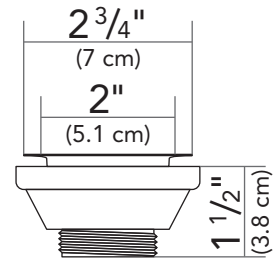

- 1) Set the Flange with the Foam Gasket and Screw in the drain hole in the sink. NOTE: The Foam Gasket is supplied for your convenience, however, we recommend using plumber's putty (not included) instead of the Foam Gasket. Do not use both the Foam Gasket and plumber's putty.
- 2) From under the sink, line up the Body with the Rubber Gasket with the Flange and Screw.
- 3) From above the sink, tighten the Screw into the metal receiver inside the Body.
- 4) Remove the protective sticker from the polished surface of the Stopper.
- 5) Screw 1 1/4" drain pipe or adapter (not included) onto the Body. Use Teflon tape (not included) on the threads to prevent leaks.
- 6) **OPTIONAL**- Drill a 3/16" hole in the counter-top or other surface and secure the Stopper Screw using the Stopper Nut, where desired. If you choose not to secure the Stopper Screw, you may remove the Stopper Chain (and Stopper Screw) from the Stopper. Spread the ends of the Stopper Triangle Connector and remove it from the Stopper.