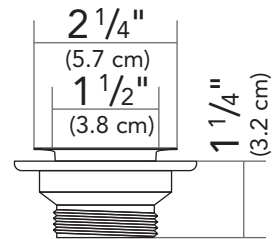

- 1) Set the Flange with the Foam Gasket and Screw in the drain hole in the sink. NOTE: The Foam Gasket is supplied for your convenience, however, we recommend using plumber's putty (not included) instead of the Foam Gasket. Do not use both the Foam Gasket and plumber's putty.
- 2) From under the sink, line up the Body with the Rubber Gasket with the Flange and Screw.
- 3) From above the sink, tighten the Screw into the metal receiver inside the Body.
- 4) Remove the protective sticker from the polished surface of the Stopper.
- 5) Screw 1 1/4" drain pipe or adapter (not included) onto the Body. Use Teflon tape (not included) on the threads to prevent leaks.
- 6) **OPTIONAL**- Drill a 3/16" hole in the counter-top or other surface and secure the Stopper Screw using the Stopper Nut, where desired. If you choose not to secure the Stopper Screw, you may remove the Stopper Chain (and Stopper Screw) from the Stopper. Spread the ends of the Stopper Triangle Connector and remove it from the Stopper.