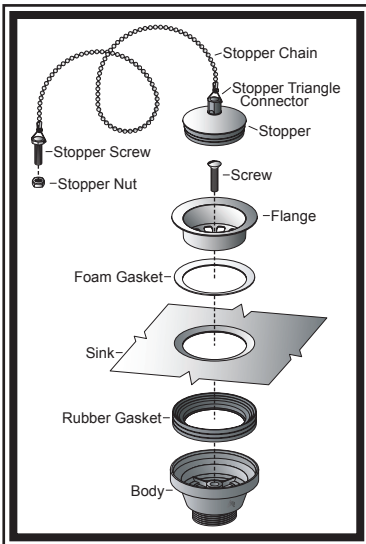

INSTALLATION INSTRUCTIONS

Thank you for choosing Ambassador Marine.

Your new Ambassador Marine faucet, sprayer, shower or accessory will give you years of trouble-free performance. Please read these instructions carefully before installing your new item. If you have any additional questions about the installation of this product, please feel free to contact one of our friendly customer service representatives at 800.270.4262.

- 1) Set the Flange with the Foam Gasket and Screw in the drain hole in the sink. NOTE: The Foam Gasket is supplied for your convenience, however, we recommend using plumber's putty (not included) instead of the Foam Gasket. Do not use both the Foam Gasket and plumber's putty.
- 2) From under the sink, line up the Body with the Rubber Gasket with the Flange and Screw.
- 3) From above the sink, tighten the Screw into the metal receiver inside the Body.
- 4) Remove the protective sticker from the polished surface of the Stopper.
- 5) Screw 1 1/4" drain pipe or adapter (not included) onto the Body. Use Teflon tape (not included) on the threads to prevent leaks.
- 6) **OPTIONAL**- Drill a 3/16" hole in the counter-top or other surface and secure the Stopper Screw using the Stopper Nut, where desired. If you choose not to secure the Stopper Screw, you may remove the Stopper Chain (and Stopper Screw) from the Stopper. Spread the ends of the Stopper Triangle Connector and remove it from the Stopper.