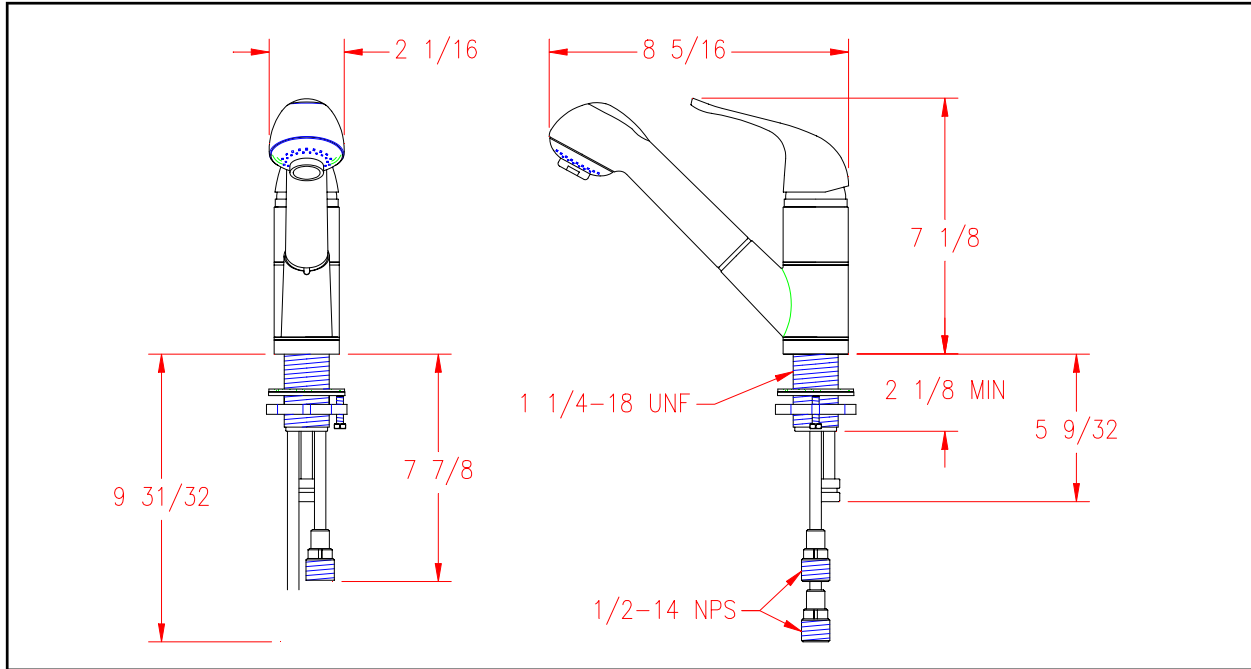

Marine Grade Faucets

Universal Pull-Out Galley Faucet Model # 132-0003-CP

LIMITED WARRANTY

SHURflo Marine Grade Faucets & Accessories are guaranteed to be free from material and workmanship defects under normal use and service for a period of (3) three years from the date of manufactured vessel for all indoor applications and (2) two years from the date of manufactured vessel for all outdoor applications. This limited warranty will not apply to faucets or accessories that were improperly installed, misapplied, or incompatible with components not manufactured by SHURflo. Faucet failure due to foreign debris is not covered under the terms of this limited warranty. SHURflo will not warrant any faucet that is physically damaged, or altered outside the SHURflo factory. Warranty claims may be resolved by a SHURflo service center. All returns are to be shipped with charges pre-paid. Package all returns carefully. SHURflo will not be responsible for freight damage incurred during shipping to a service center. SHURflo's obligation under this warranty policy is limited to the repair or replacement of the faucets & accessories. Faucets or accessories found not defective (under the terms of this limited warranty) are subject to charges to be paid by the returnee for the testing and packaging of "tested good" units. Warranty returns will be shipped on a freight allowed basis. SHURflo reserves the right to choose the method of transportation. SHURflo is not responsible nor will it reimburse for labor necessary to remove and reinstall a faucet or accessory, if found defective. This warranty is only a representation of the complete Marine Products Limited Warranty outlined by Service Bulletin #1050.