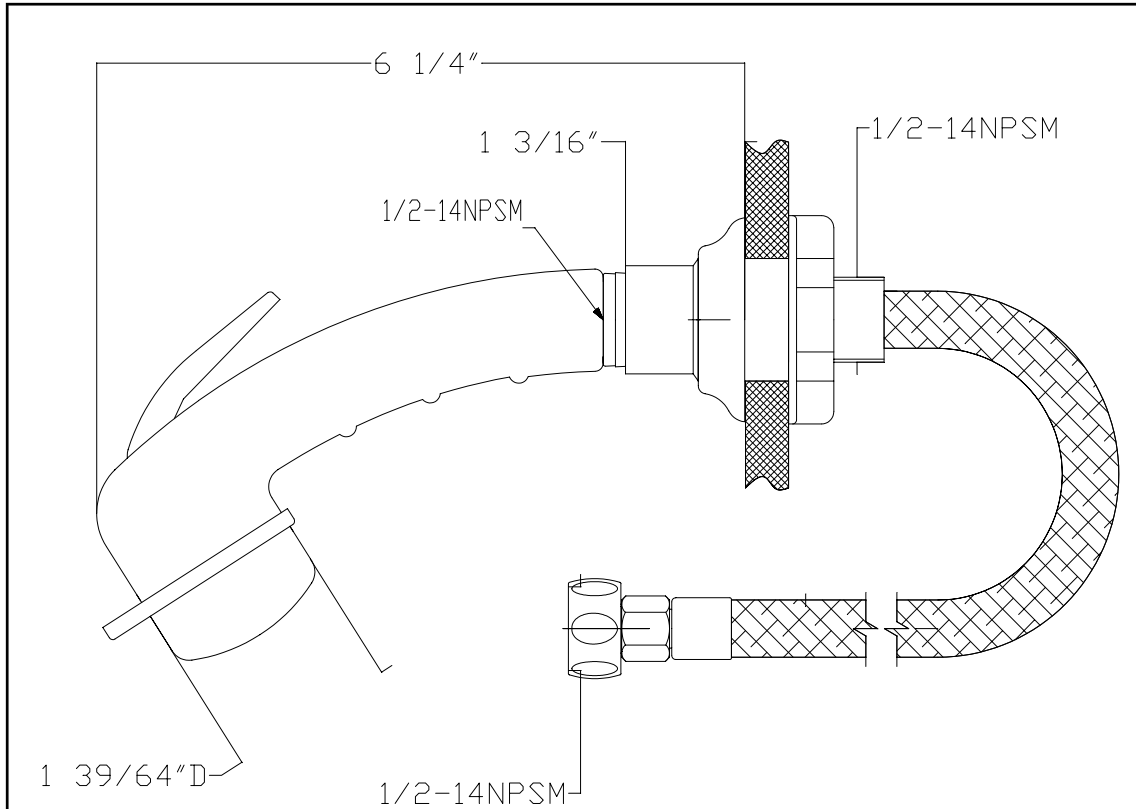

Universal Pull-Out Sprayer, Black Model # 134-0011-KP

LIMITED WARRANTY

SHURflo Marine Grade Faucets are guaranteed to be free from material and workmanship defects under normal use and service for a period of (3) three years from the date of manufactured vessel for all indoor applications and (2) two years from the date of manufactured vessel for all outdoor applications. The limited warranty will not apply to faucets that were improperly installed, misapplied, or incompatible with components not manufactured by SHURflo. Faucet failure due to foreign debris is not covered under the terms of this limited warranty. SHURflo will not warrant any faucet that is physically damaged, or altered outside the SHURflo factory. Warranty claims may be resolved by a SHURflo service center. All returns are to be shipped with charges pre-paid. Package all returns carefully. SHURflo will not be responsible for freight damage incurred during shipping to a service center. SHURflo's obligation under this warranty policy is limited to the repair or replacement of the faucet. Faucets found not defective (under the terms of this limited warranty) are subject to charges to be paid by the returnee for the testing and packaging of "tested good" units. Warranty returns will be shipped on a freight allowed basis. SHURflo reserves the right to choose the method of transportation. SHURflo is not responsible nor will it reimburse for labor necessary to remove and reinstall a faucet, if found defective. This warranty is only a representation of the complete Marine Products Limited Warranty outlined by Service Bulletin #1050.