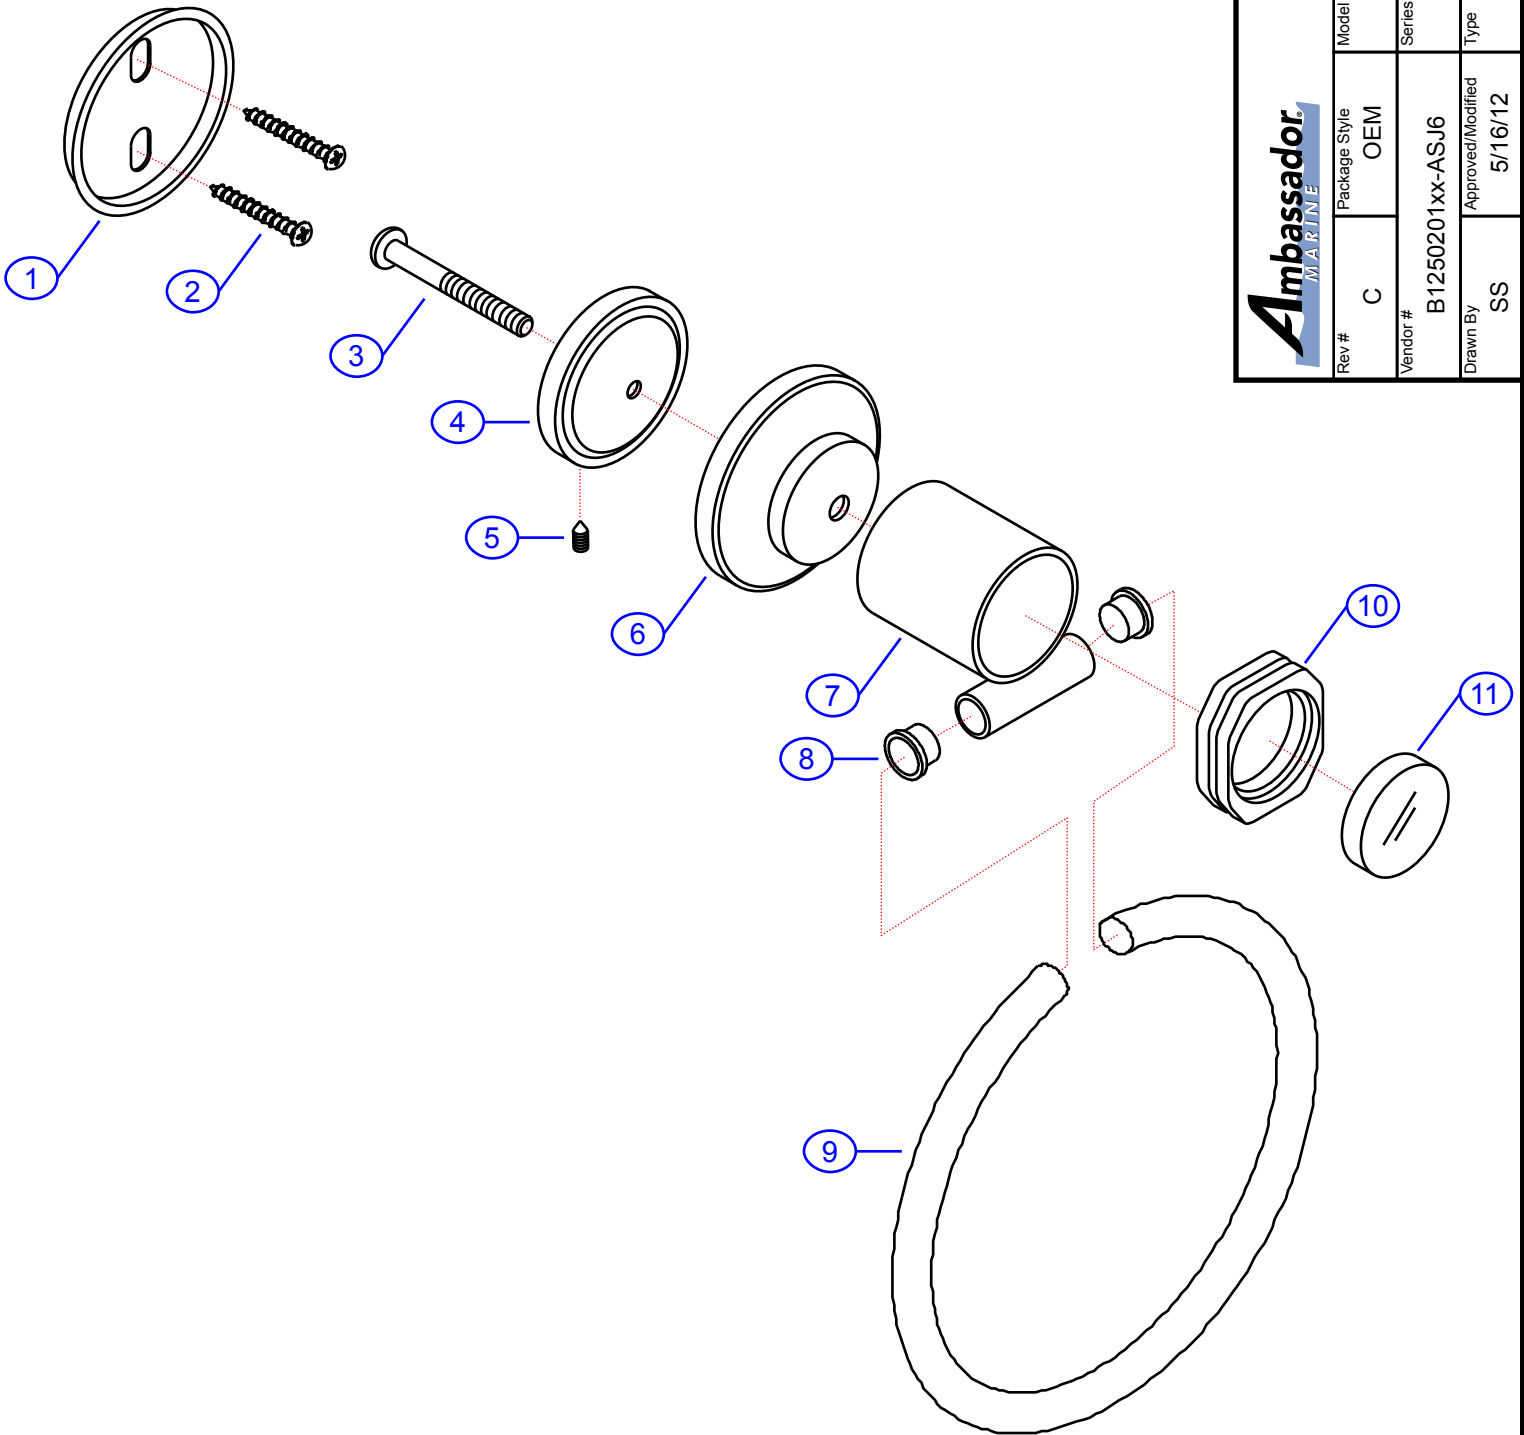

Rev. Change

A	SHURflo branded
B	SS Screws / No Screw Mollies
C	Ambassador branded
D	

130-0407-xx

by Associated Marketing Concepts
www.ambassadormarine.com
(800) 270-4262

Ambassador

MARINE

Rev #	C	Model #	130-0407-xx
Package Style	OEM	Series	Pisces
Vendor #	B1250201xx-ASJ6	Type	Towel Ring
Approved/Modified	5/16/12		
Drawn By	SS		

NOT DRAWN TO SCALE