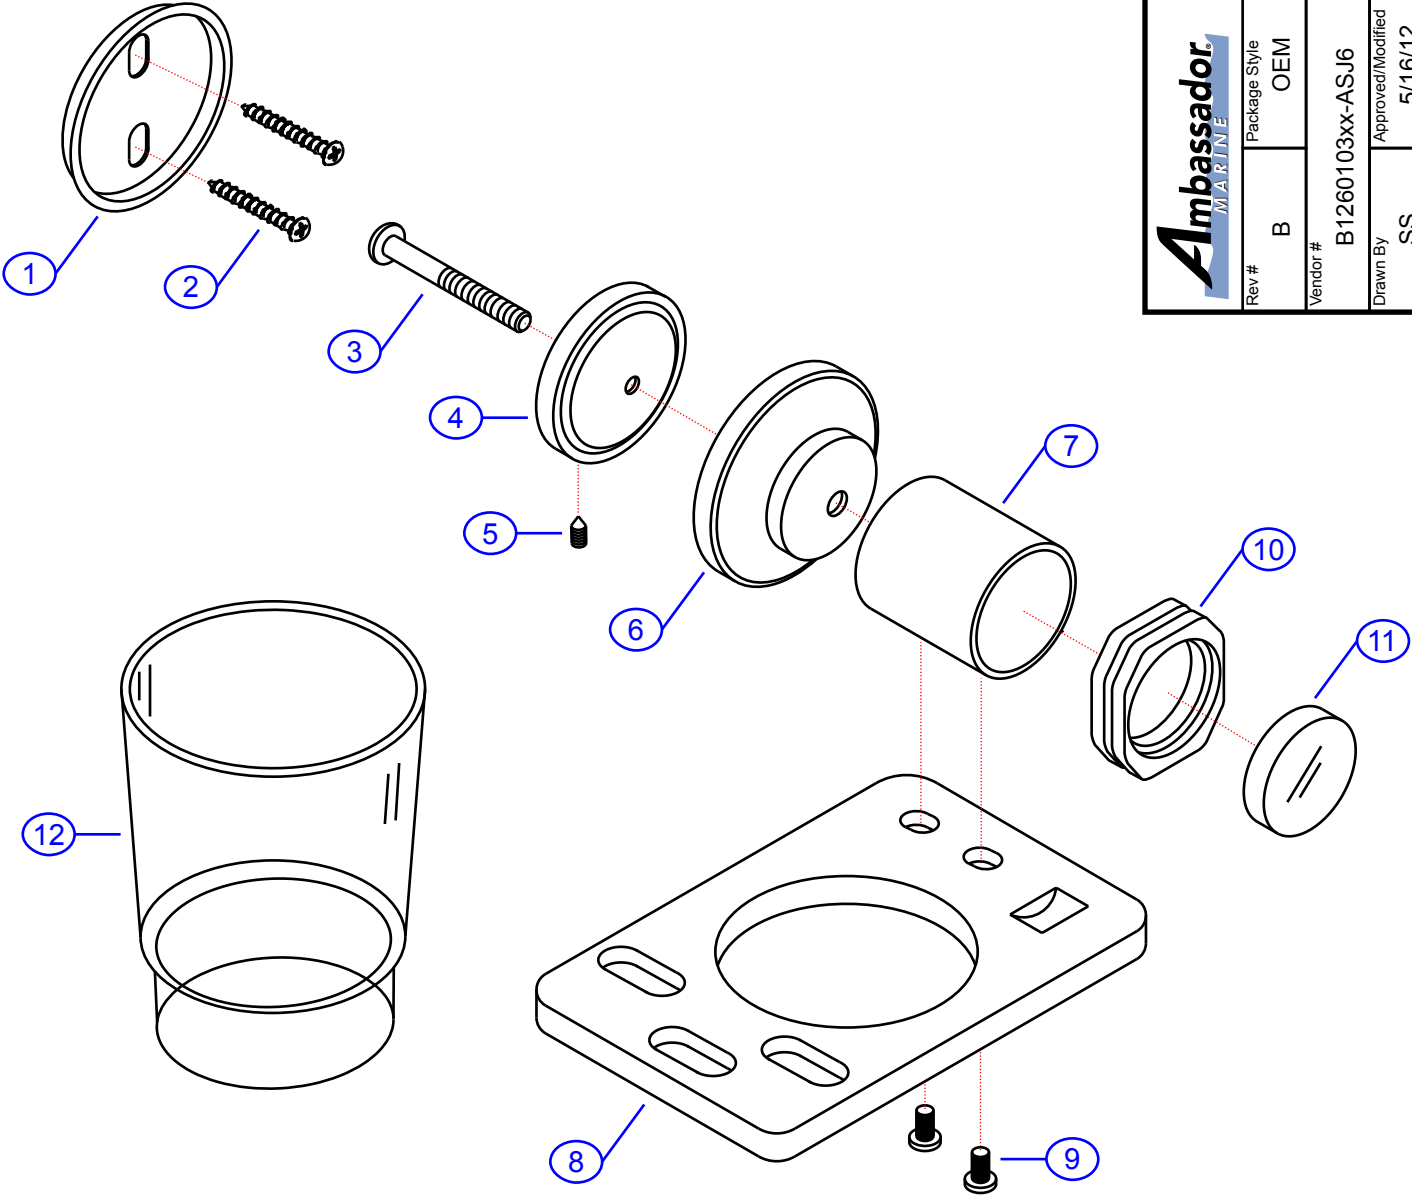

Rev. Change	
A	SHURflo branded
B	Ambassador branded
C	
D	

130-0408-xx

by Associated Marketing Concepts
www.ambassadormarine.com
(800) 270-4262

Ambassador
MARINE

Rev #	B	Package Style	OEM	Model #	130-0408-xx
Vendor #	B1260103xx-ASJ6	Series	Pisces	Type	Cup/Toothbrush Holder
Drawn By	SS	Approved/Modified	5/16/12		

NOT DRAWN TO SCALE