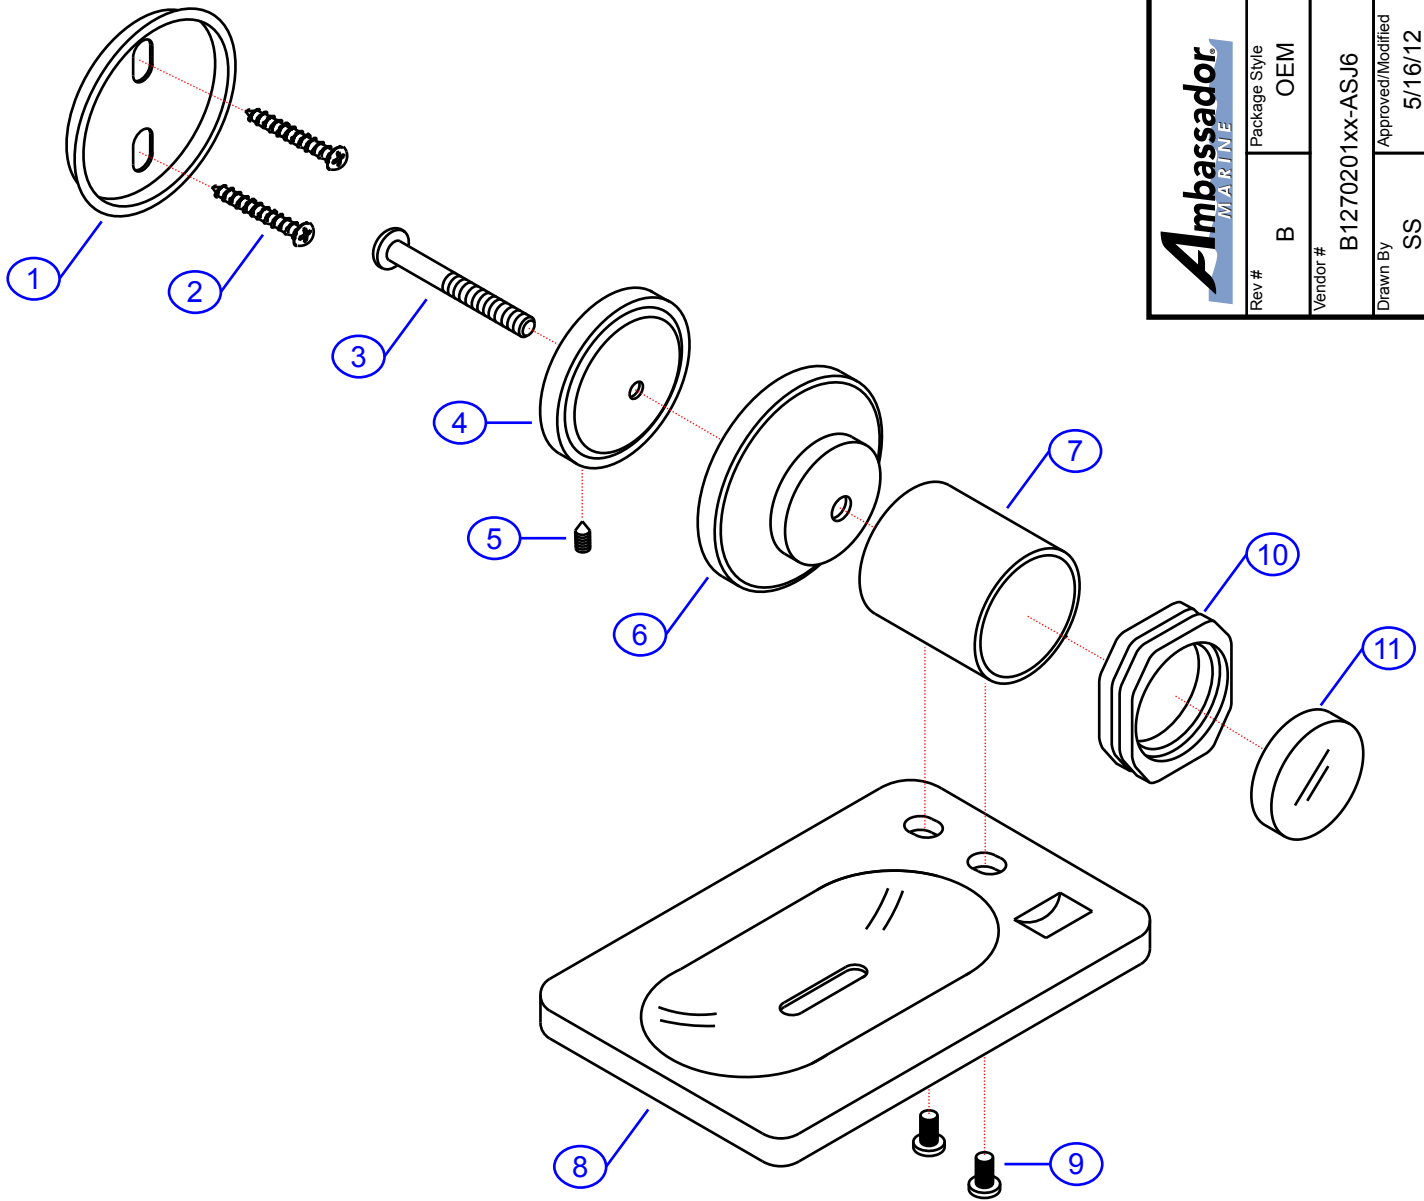

Rev. Change	
A	SHURflo branded
B	Ambassador branded
C	
D	

130-0409-xx

by Associated Marketing Concepts
www.ambassadormarine.com
(800) 270-4262

Ambassador
MARINE

Rev #	B	Package Style	OEM	Model #	130-0409-xx
Vendor #	B1270201xx-ASJ6	Series	Pisces	Type	Soap Dish
Drawn By	SS	Approved/Modified	5/16/12		

NOT DRAWN TO SCALE