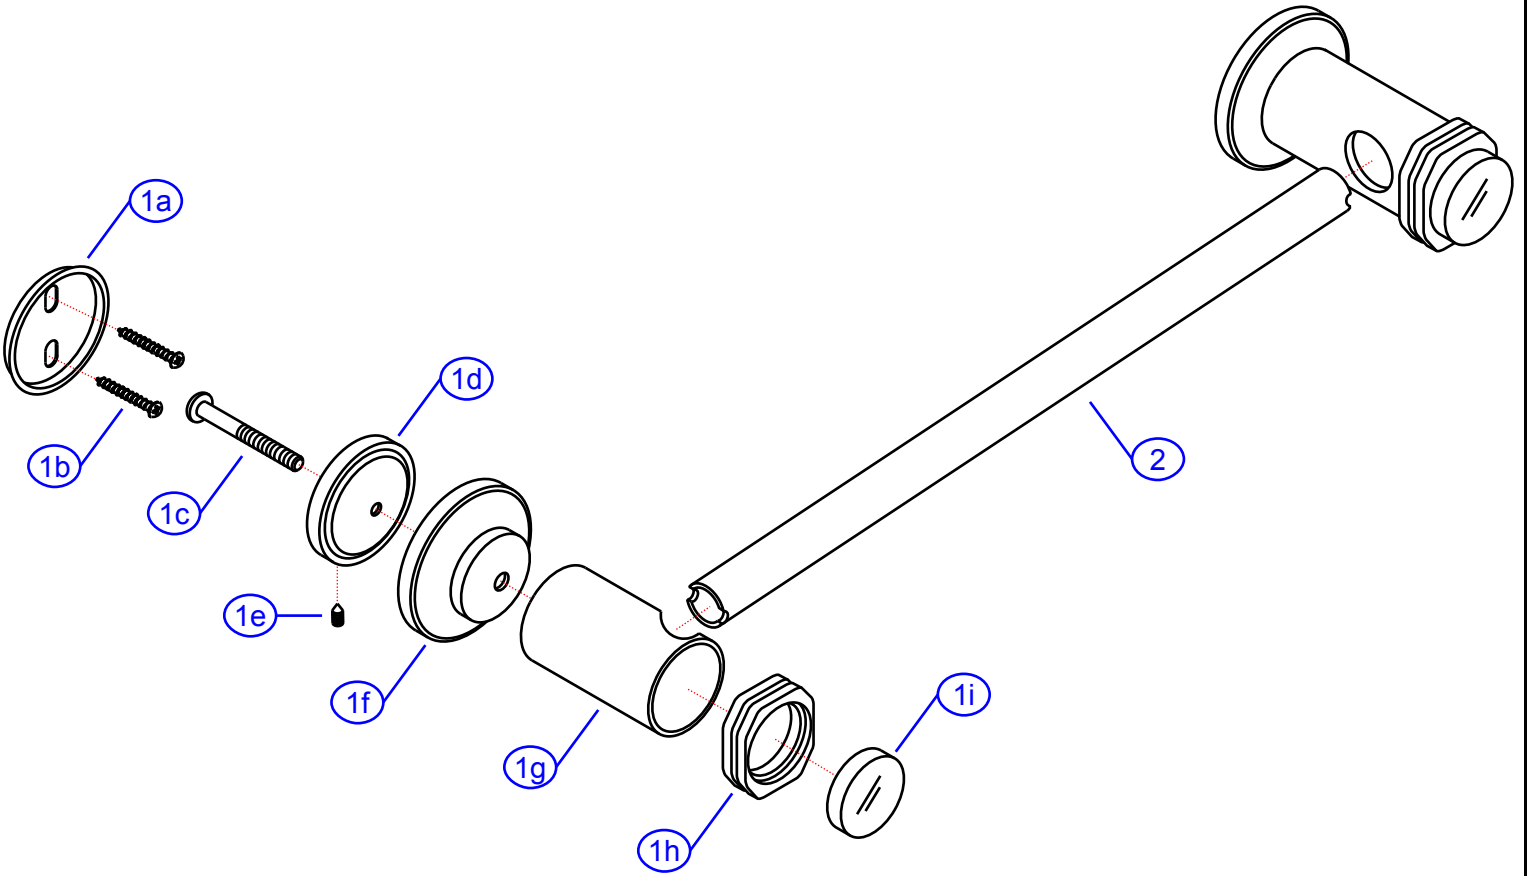

Rev. Change	
A	Ambassador branded
B	
C	
D	

**130-0438-xx**

by Associated Marketing Concepts  
www.ambassadormarine.com  
(800) 270-4262

**Ambassador**  
MARINE

Rev #	A	Package Style	OEM	Model #	<b>130-0438-xx</b>
Vendor #				Series	Pisces
Drawn By	SS		N/A	Type	24" Towel Bar w/ Post Set
			Approved/Modified		12/8/17

NOT DRAWN TO SCALE