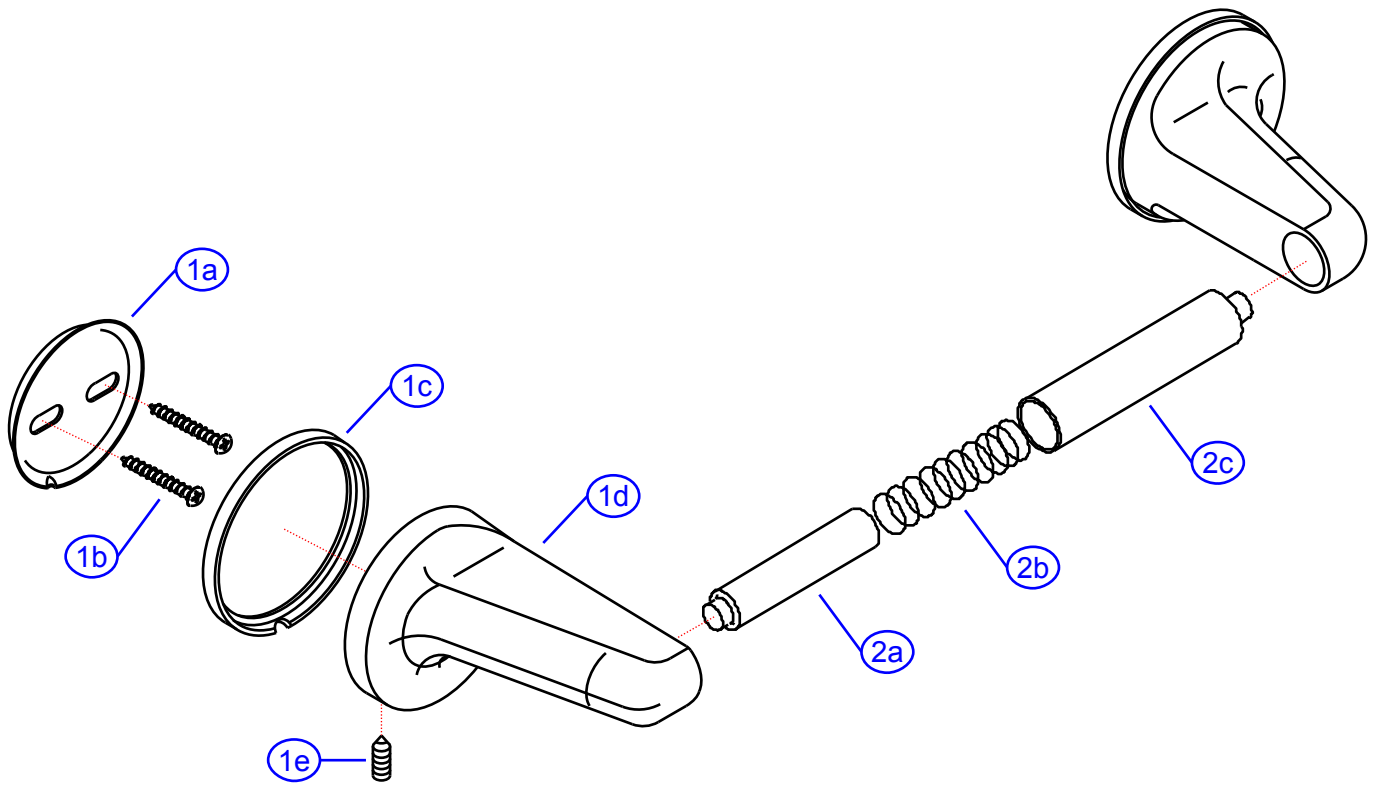

Rev. Change	
A	Ambassador branded
B	
C	
D	

130-1326-xx

by Associated Marketing Concepts
 www.ambassadormarine.com
 (800) 270-4262

Ambassador
 MARINE

Rev #	A	Package Style	OEM	Model #	130-1326-xx
Vendor #			N/A	Series	Estancia / Pacifica
Drawn By	SS		Approved/Modified	Type	TP Roller w/ Post Set
			12/8/17		

NOT DRAWN TO SCALE