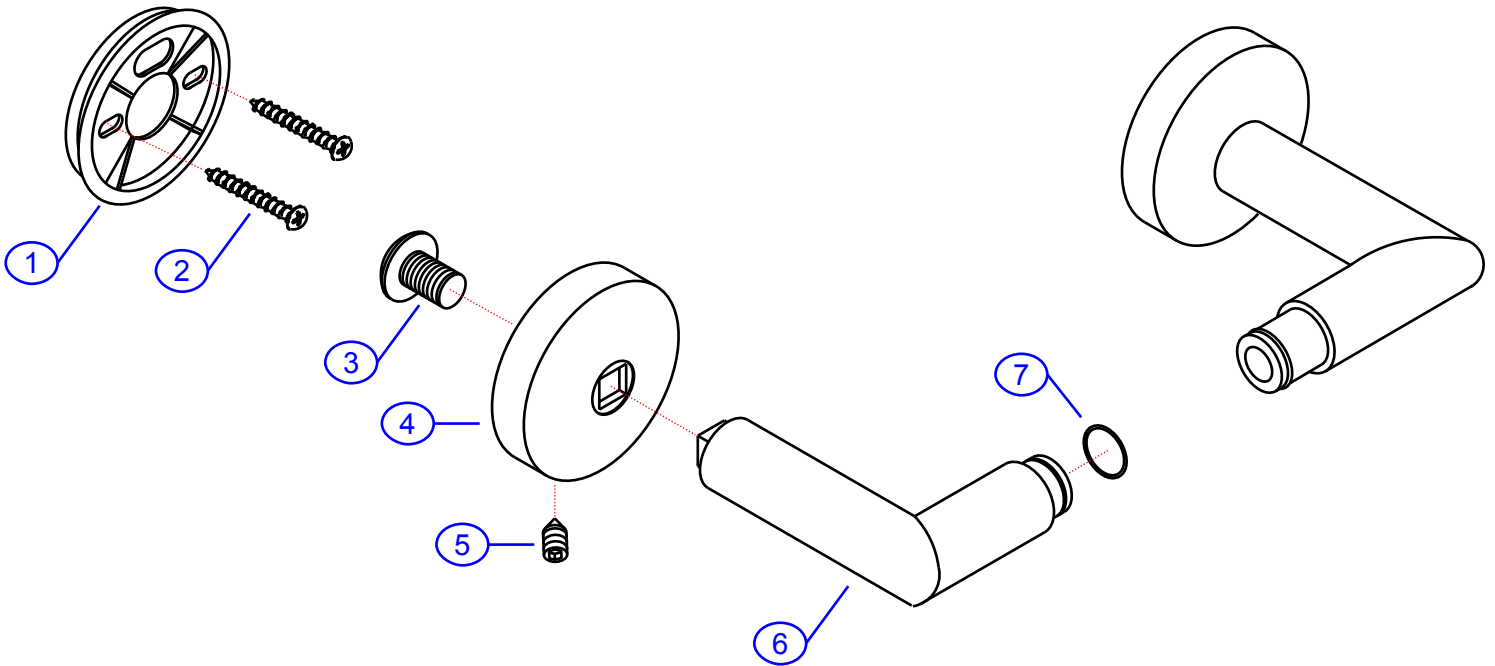

Rev. Change

A	SHURflo branded
B	Ambassador branded
C	
D	

130-1406-xx

by Associated Marketing Concepts
www.ambassadormarine.com
(800) 270-4262

Ambassador

MARINE

Rev #	B	Package Style	OEM	Model #	130-1406-xx
Vendor #	A667150xx-ASJ6	Series	Aviani / Allure	Type	Towel Bar Post Set
Drawn By	SS	Approved/Modified	5/17/12		

NOT DRAWN TO SCALE