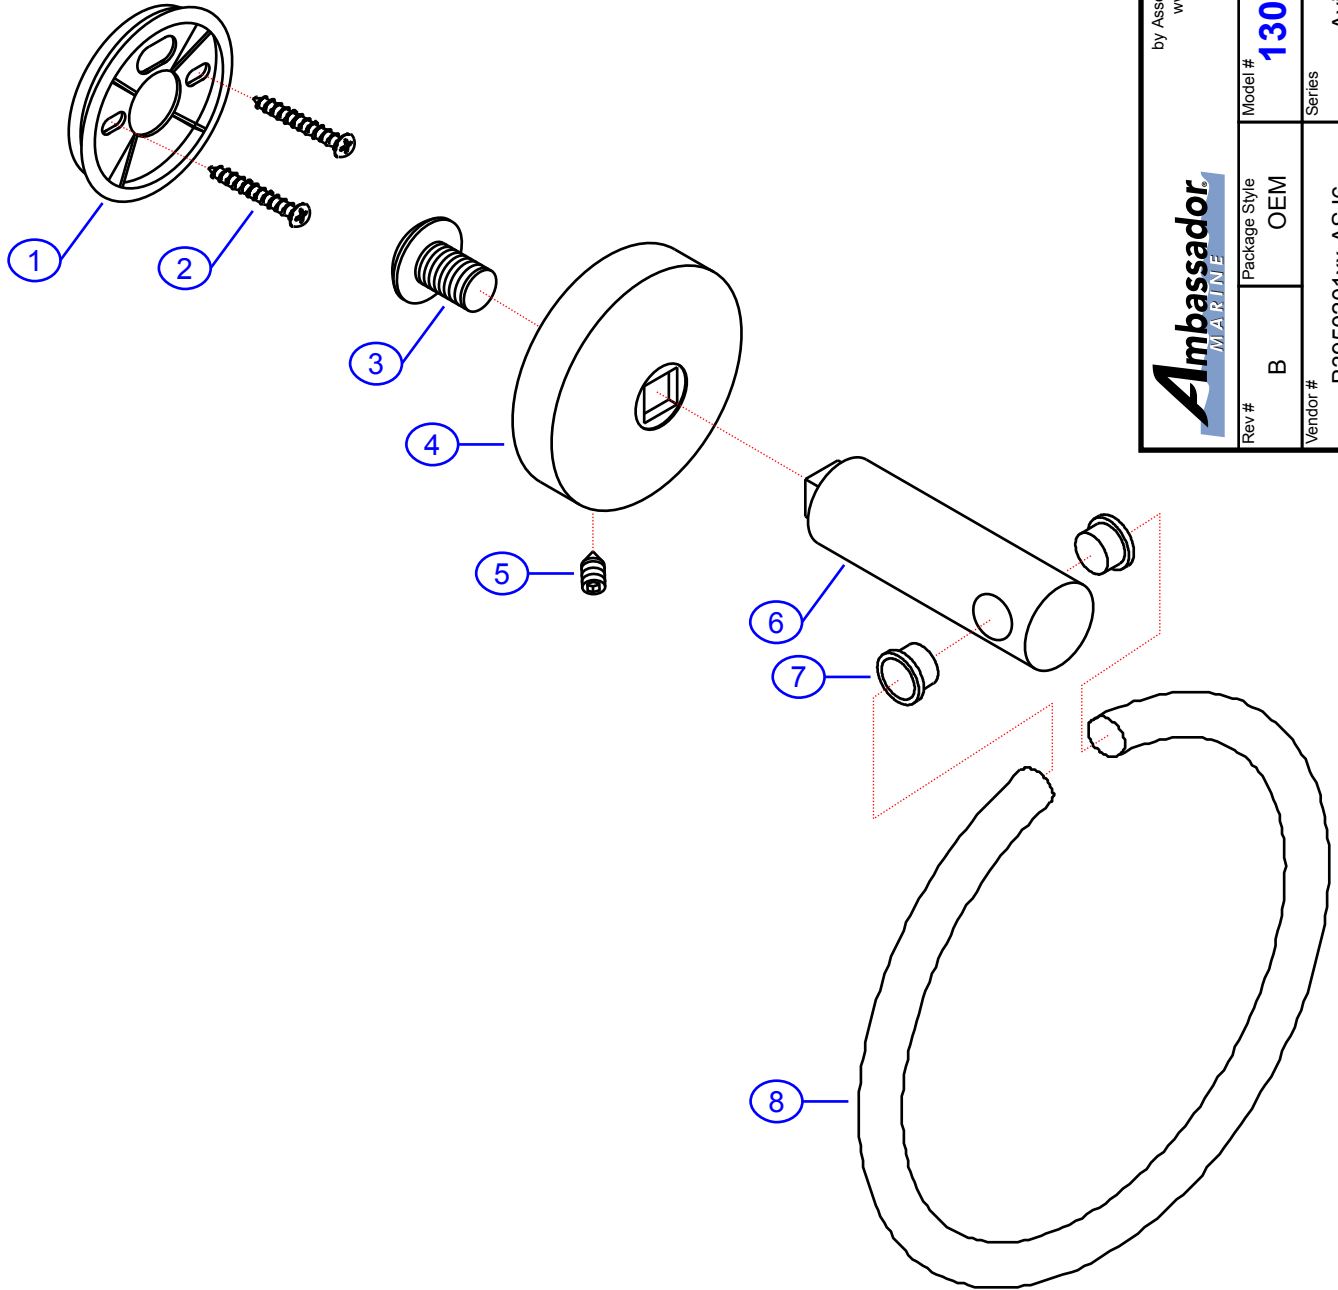

# 130-1407-xx

by Associated Marketing Concepts  
 www.ambassadormarine.com  
 (800) 270-4262

**Ambassador**  
 MARINE

Rev #	B	Package Style	OEM	Model #	<b>130-1407-xx</b>	
Vendor #	B3950201xx-ASJ6	Approved/Modified		Series	Aviani / Allure	
Drawn By	SS	5/17/12		Type	Towel Ring	

NOT DRAWN TO SCALE

130-1407-xx

Aviani / Allure

Towel Ring

Rev. B

#	Description	Part #	Finish Code Suffix (i.e. EA-123456CP)						Qty
			CP						
1	Bracket	E-294000							1
2	Wall Screws	E-075022							2
3	Assembly Screw	E-075050	CP						1
4	Base	E-241520*	CP						1
5	Set Screw	E-075038							1
6	Body	E-244578*	CP						1
7	Towel Ring Plugs	E-255055							1
8	Ring	E-252001	CP						1

\* - Part is not available individually. "Assembled" item is required.