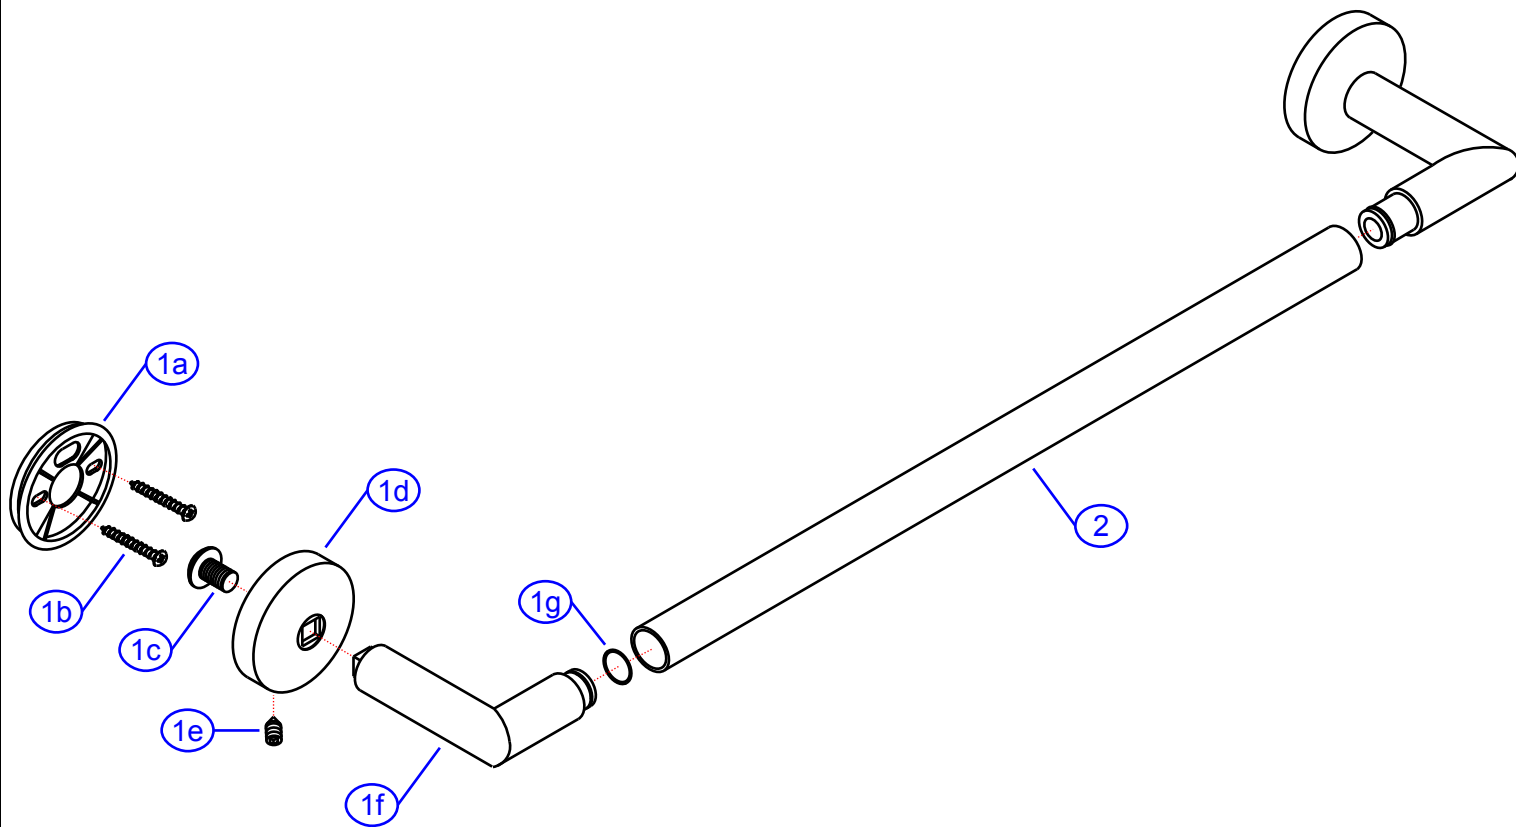

# 130-1438-xx

by Associated Marketing Concepts  
www.ambassadormarine.com  
(800) 270-4262

Rev #	A	Package Style	OEM	Model #	130-1438-xx
Vendor #				Series	Aviani / Allure
Drawn By	SS		N/A	Type	24" Towel Bar w/ Post Set
			Approved/Modified		12/8/17

NOT DRAWN TO SCALE