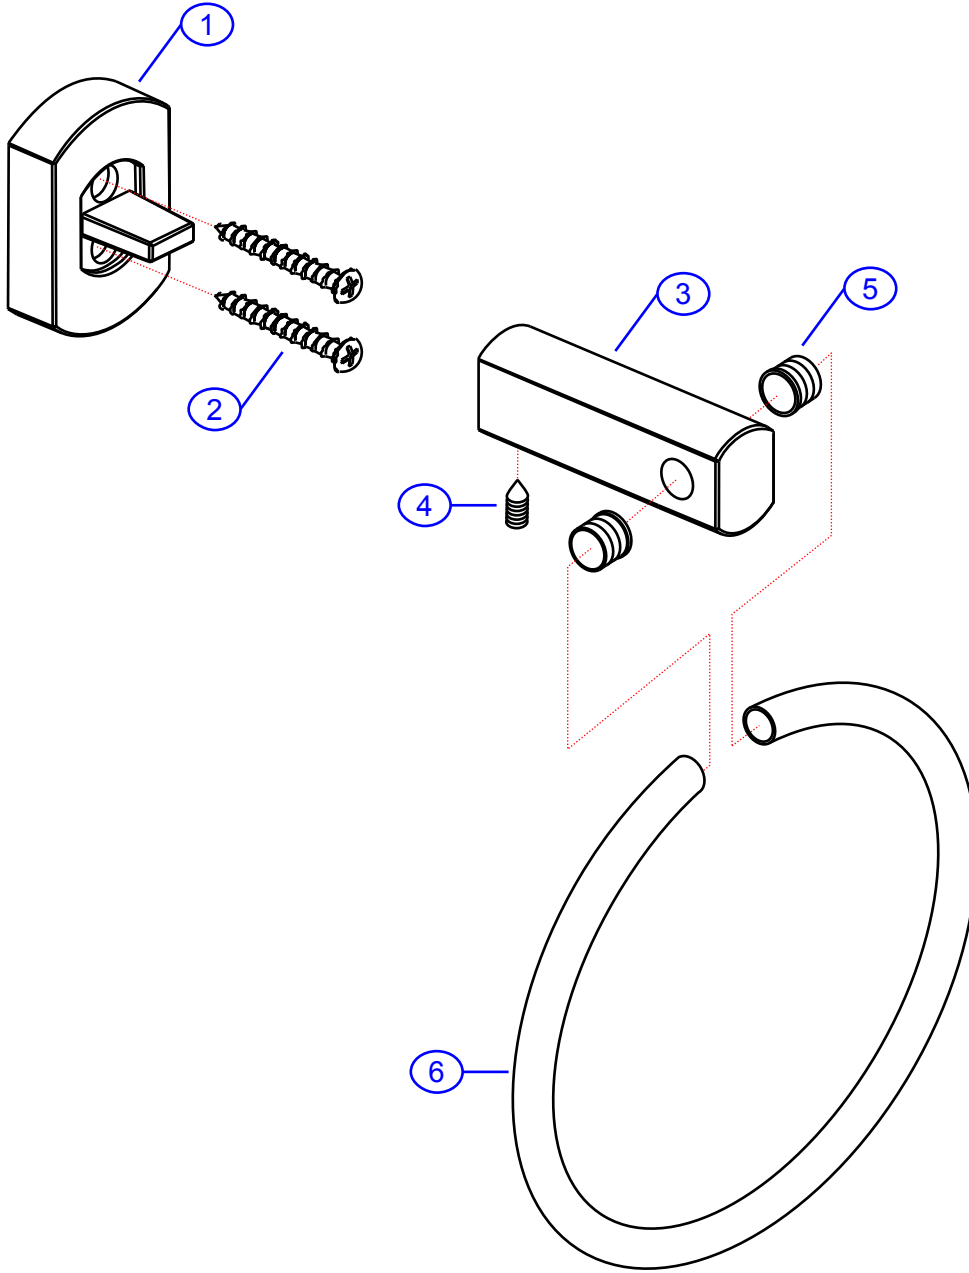

REV. CHANGE
A Ambassador Branded

130-1807-xx

www.ambassadormarine.com
800.270.4262

© Ambassador Marine, Inc.

Ambassador
MARINE

Rev #	A	Package Style	OEM	Model #	130-1807-xx
ERP #	G61316xx	Approved/Modified	06/13/2019	Series	Miah
Drawn By	SS	Type	Towel Ring		

NOT DRAWN TO SCALE