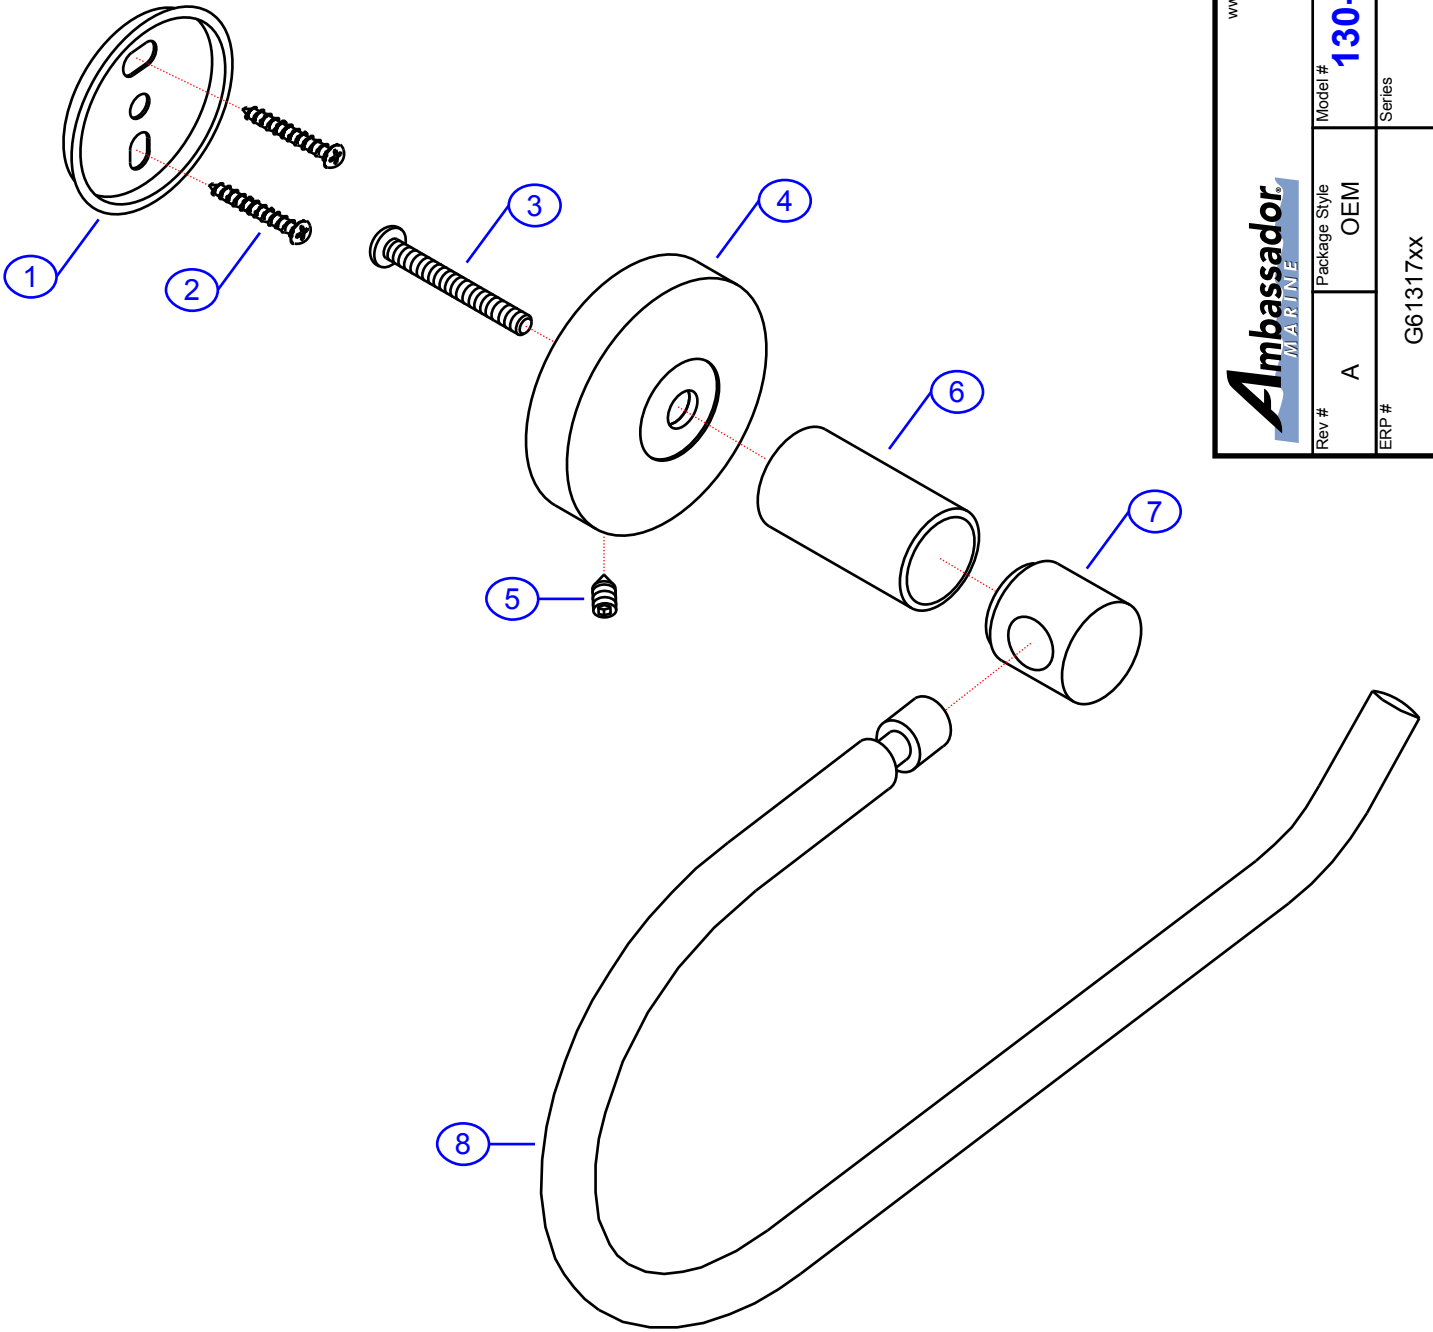

REV. CHANGE	
A	Ambassador Branded

130-1907-xx

www.ambassadormarine.com
800.270.4262

© Ambassador Marine, Inc.

Ambassador
MARINE

Rev #	A	Package Style	OEM	Model #	130-1907-xx
ERP #	G61317xx	Series	Elina	Type	
Drawn By	SS	Approved/Modified	05/23/2019	Towel Ring	

NOT DRAWN TO SCALE