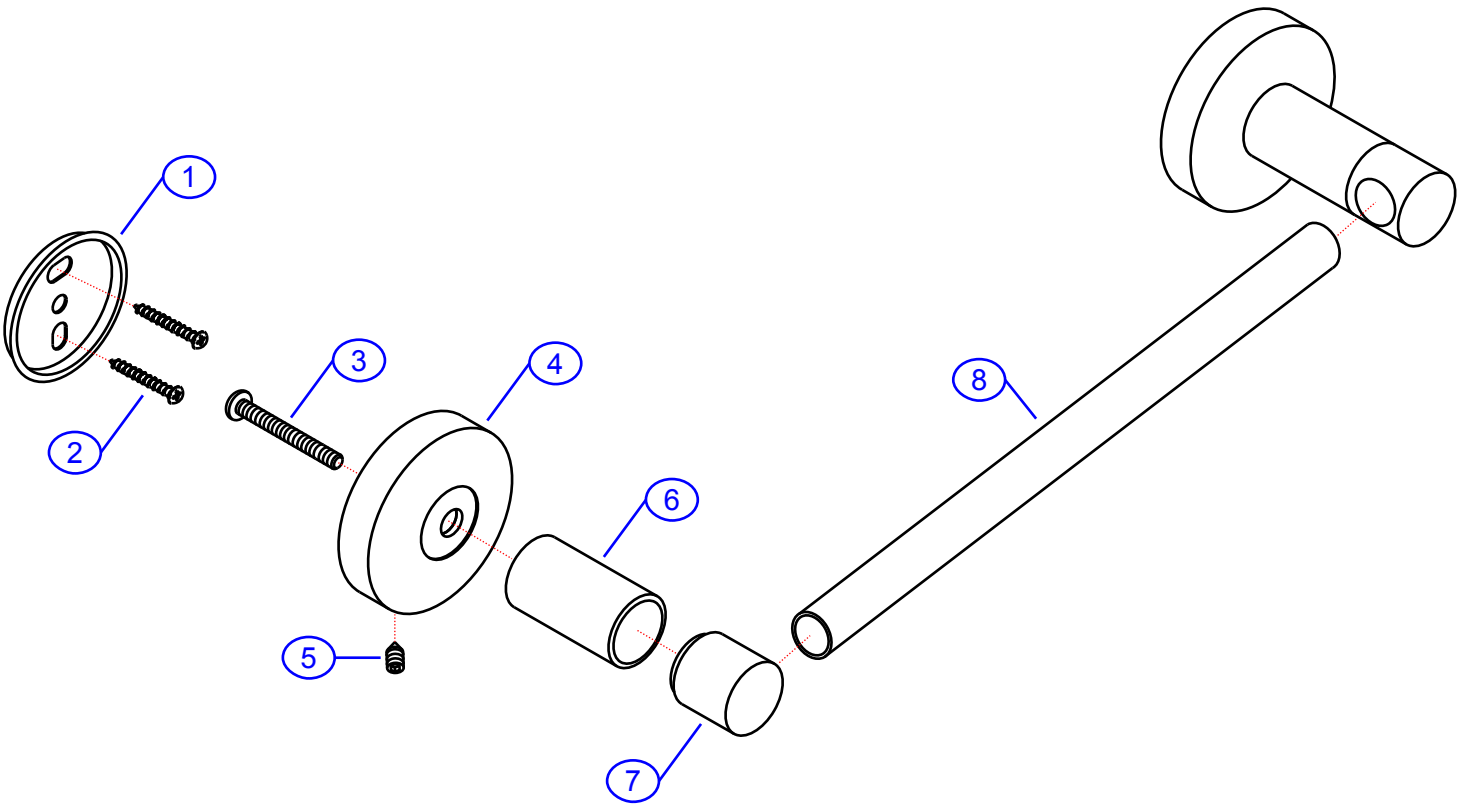

REV. CHANGE	
A	Ambassador Branded

**130-1925-xx**

www.ambassadormarine.com  
800.270.4262

© Ambassador Marine, Inc.

**Ambassador**  
MARINE

Rev #	A	Package Style	OEM	Model #	<b>130-1925-xx</b>
ERP #			G21307xx	Series	Elina
Drawn By	SS	Approved/Modified	05/24/2019	Type	18" Towel Bar

NOT DRAWN TO SCALE