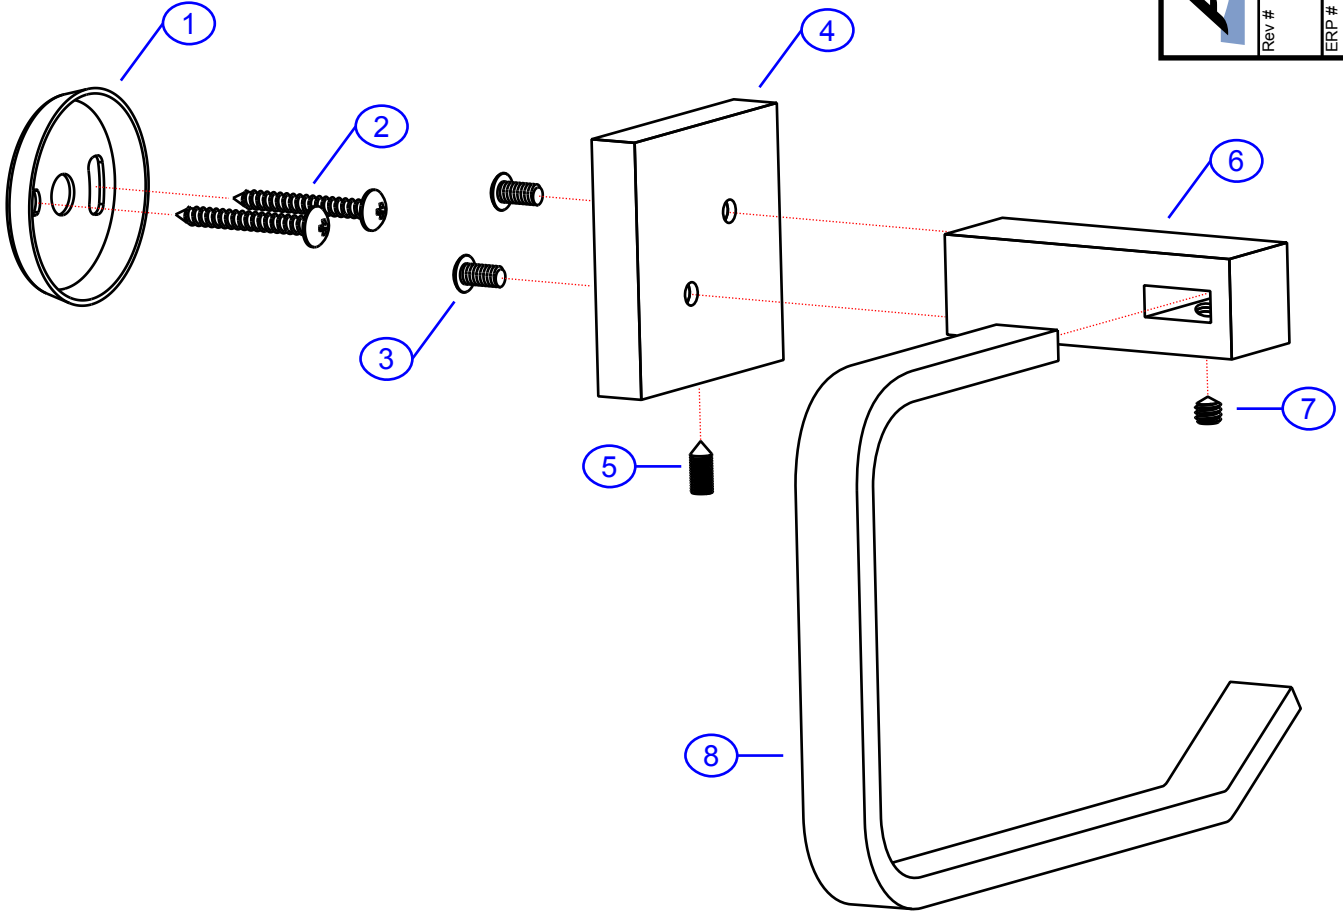

REV. CHANGE	
A	Ambassador Branded

130-2201-xx

www.ambassadormarine.com
800.270.4262

© Ambassador Marine, Inc.

Ambassador
MARINE

Rev #	A	Package Style	OEM	Model #	130-2201-xx
ERP #	1308809xx	Approved/Modified	07/31/2023	Series	Erissa
Drawn By	SS	Type	Single Post TP Holder		

NOT DRAWN TO SCALE

130-2201-xx

Erissa
Single Post T.P. Holder
Rev. A

Table with 9 columns: #, Description, Qty, Part #, Finish Code Suffix (CP, NP), and Material. It lists parts 1 through 8: Mounting Bracket, Mounting Screw, Assembly Screw, Base, Set Screw, Body, Set Screw, and Paper Holder.

* - Part is not available individually. "Assembled" item is required.

All sub-components included within assembly (i.e. "1" includes "1a", "1b", "1c", etc.)

Revised: 7/31/2023