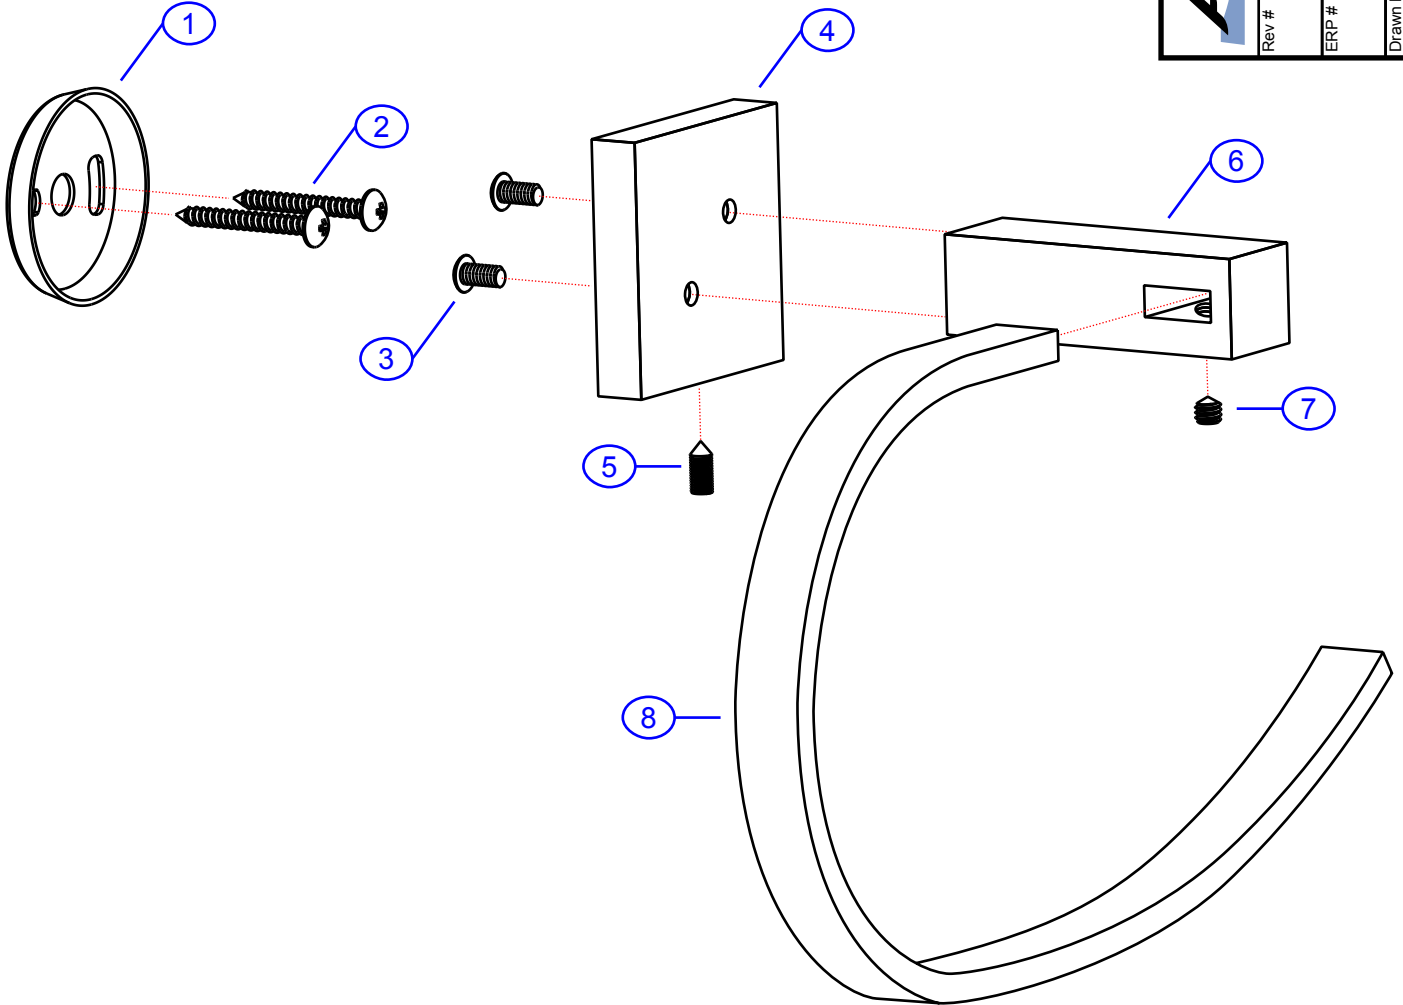

REV. CHANGE	
A	Ambassador Branded

130-2207-xx

www.ambassadormarine.com
800.270.4262

© Ambassador Marine, Inc.

Ambassador
MARINE

Rev #	A	Package Style	OEM	Model #	130-2207-xx
ERP #	1308805xx	Approved/Modified	07/31/2023	Series	Erissa
Drawn By	SS	Type	Towel Ring		

NOT DRAWN TO SCALE