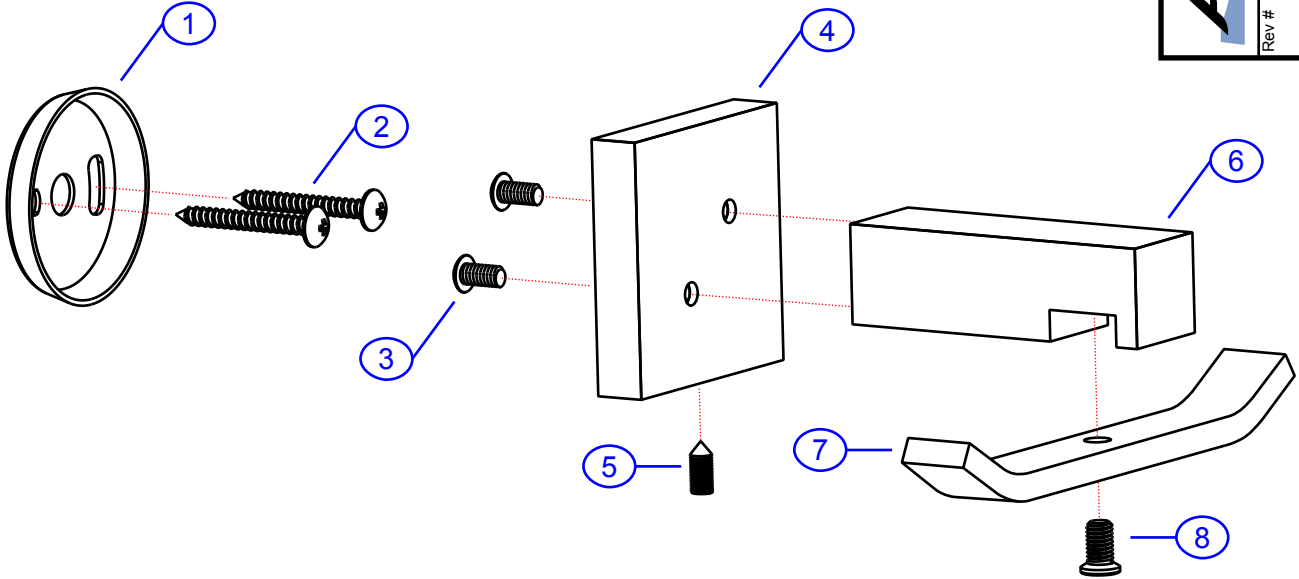

REV. CHANGE	
A	Ambassador Branded

130-2210-xx

www.ambassadormarine.com
800.270.4262

© Ambassador Marine, Inc.

Ambassador
MARINE

Rev #	A	Package Style	OEM	Model #	130-2210-xx
ERP #	1308802xx	Series	Erissa	Type	Robe Hook
Drawn By	SS	Approved/Modified	07/31/2023		

NOT DRAWN TO SCALE