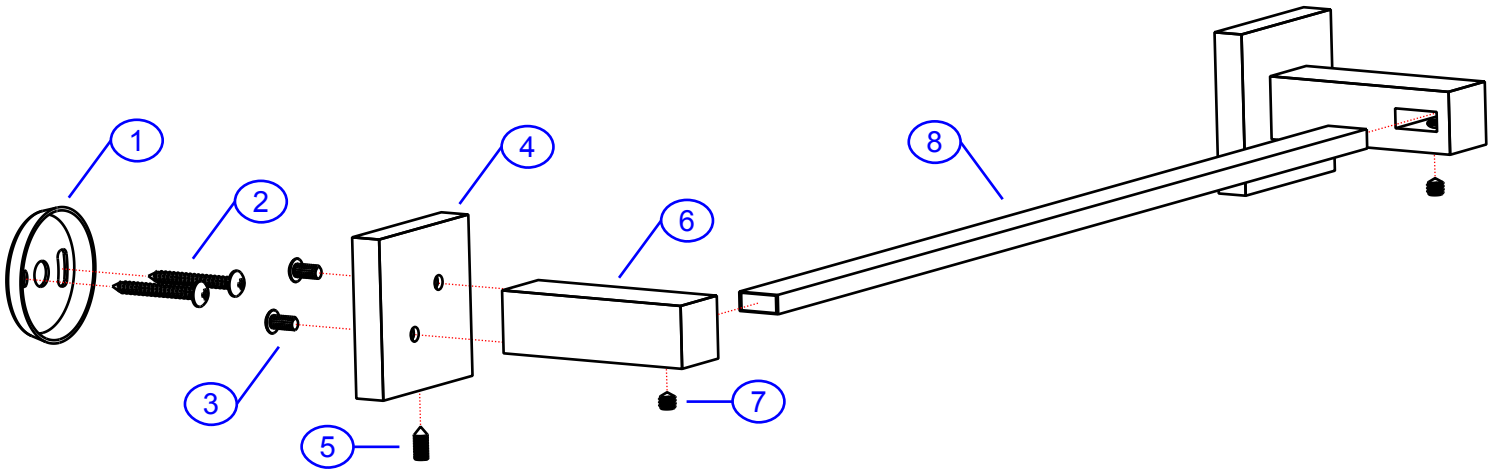

REV. CHANGE	
A	Ambassador Branded

130-2225-xx

www.ambassadormarine.com
800.270.4262

© Ambassador Marine, Inc.

Ambassador
MARINE

Rev #	A	Package Style	OEM	Model #	130-2225-xx
ERP #	1308811xx	Approved/Modified	08/04/2023	Series	Erissa
Drawn By	SS	Type	18" Towel Bar		

NOT DRAWN TO SCALE