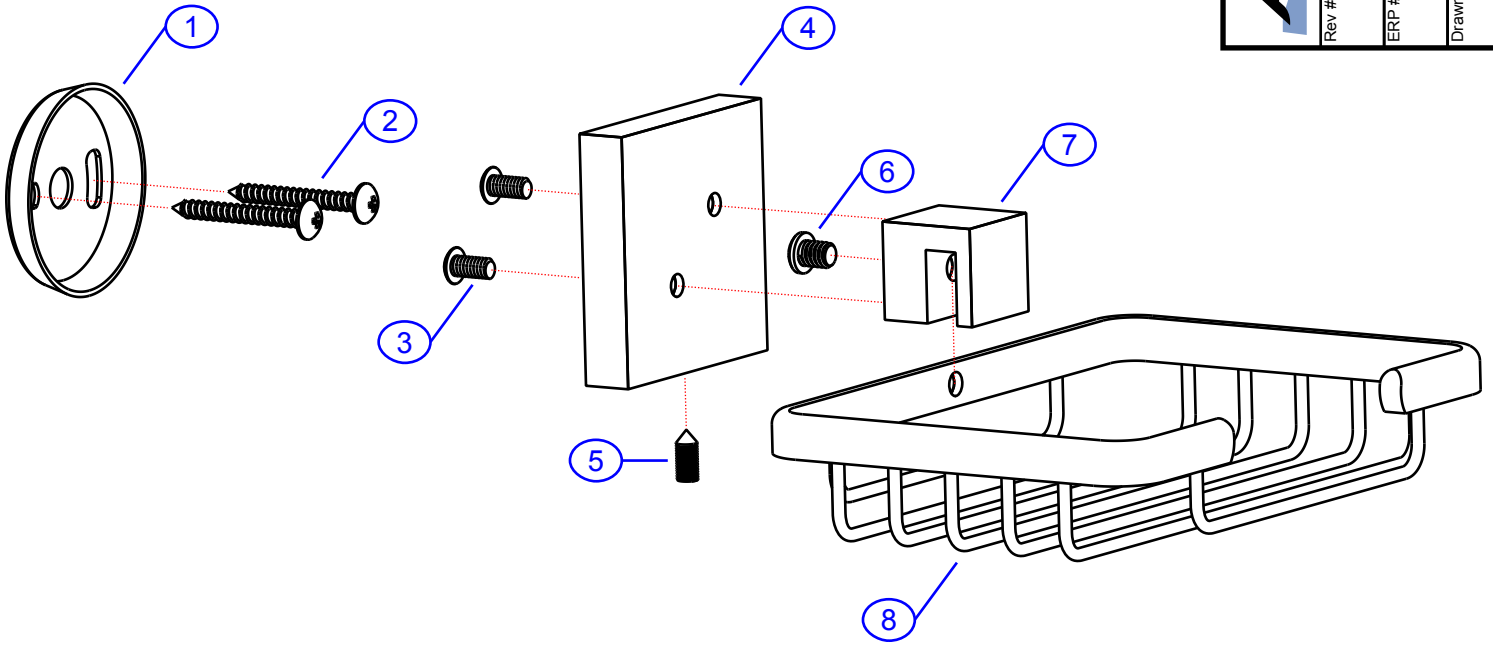

REV. CHANGE	
A	Ambassador Branded

130-2239-xx

www.ambassadormarine.com
800.270.4262

© Ambassador Marine, Inc.

Ambassador
MARINE

Rev #	A	Package Style	OEM	Model #	130-2239-xx
ERP #	1308807xx	Approved/Modified	08/04/2023	Series	Erissa
Drawn By	SS	Type	Soap Basket		

NOT DRAWN TO SCALE