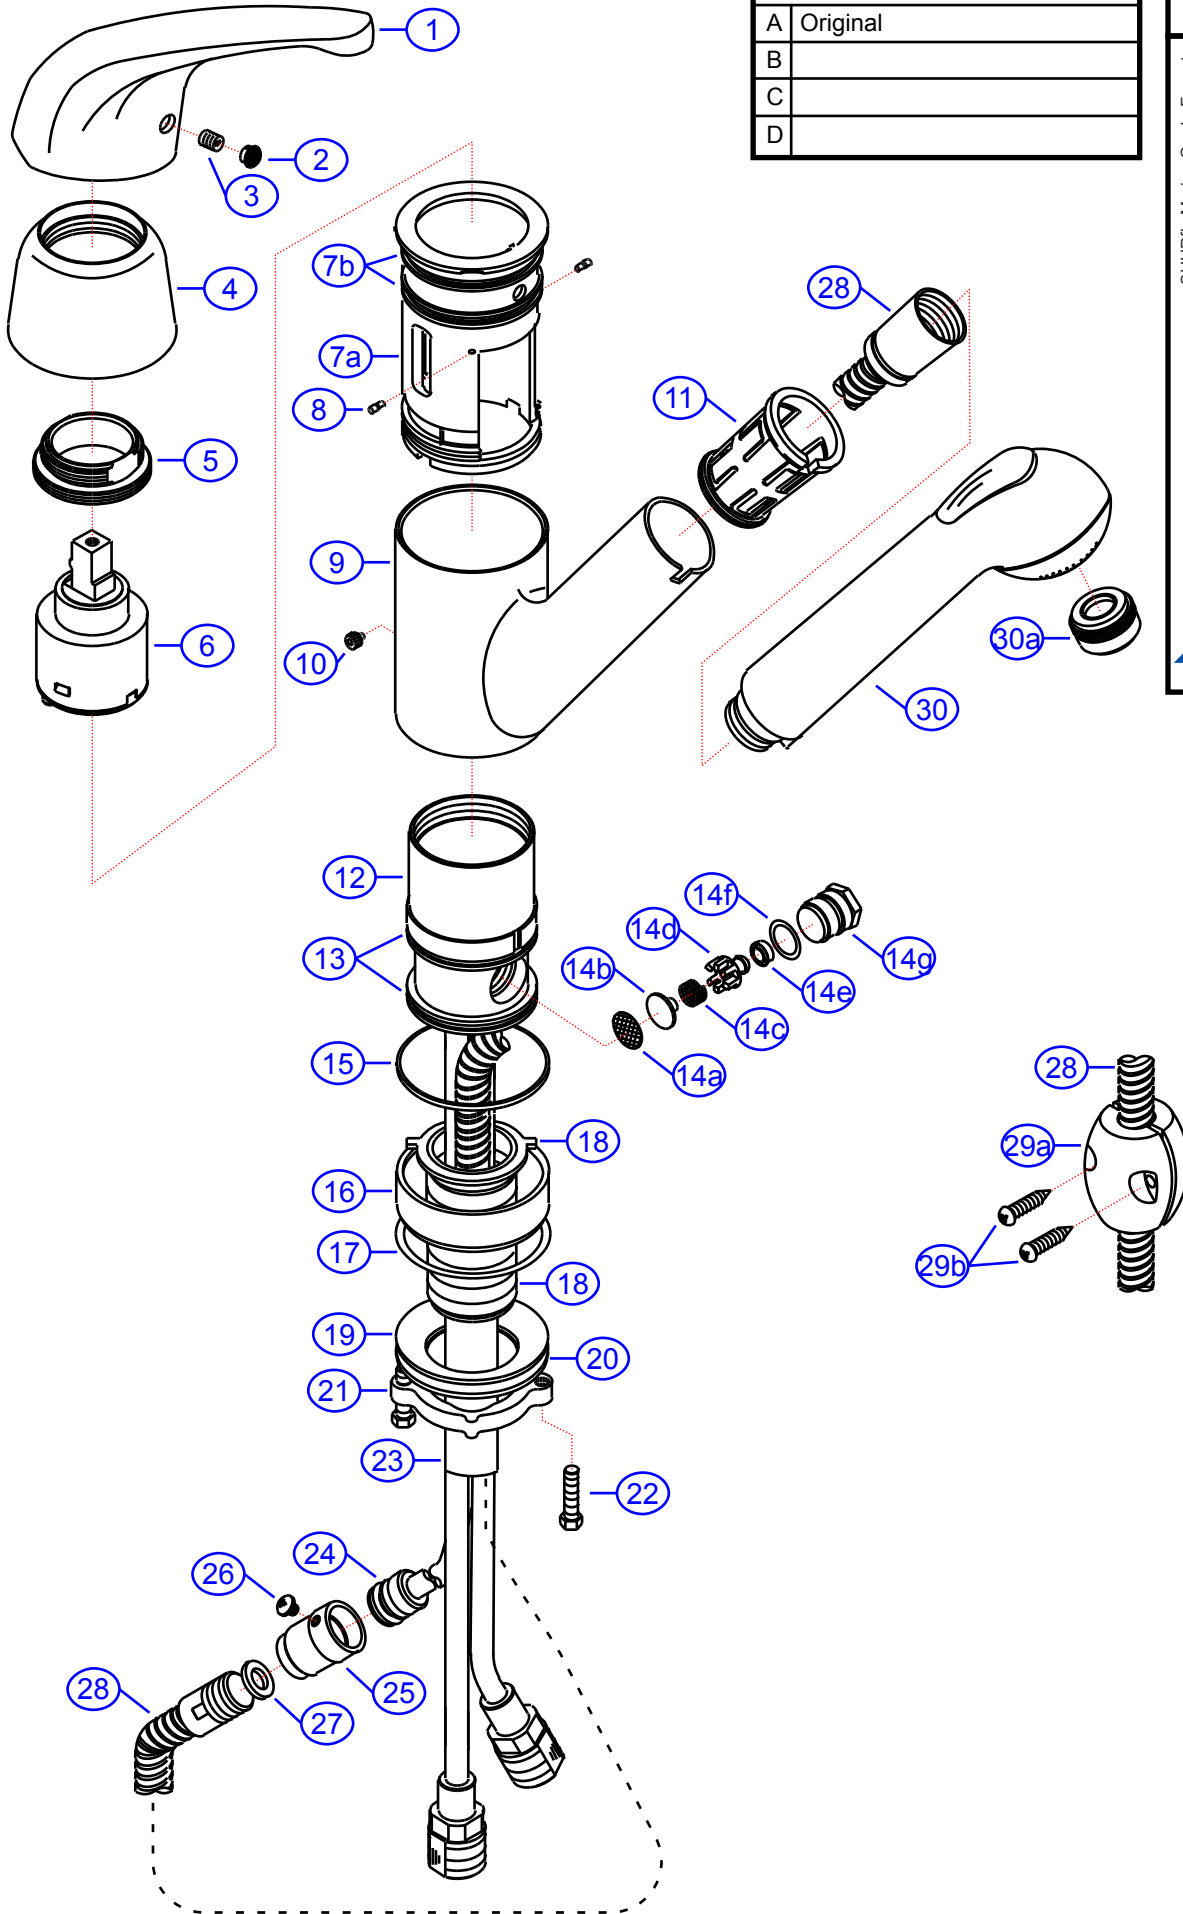

132-0003-xx

Rev. Change	
A	Original
B	
C	
D	

SHURflo Marine Grade Faucets
 5900 Katiella Ave., Cypress, CA 90630
 800.854.3218 • 562.795.5200 • Fax 562.795.7564
 www.shurflo.com

Rev #	A	Package Style	OEM
Vendor #	FP1B4002xx-ASJ8	Model #	132-0003-xx
Drawn By	SS	Series	Universal (Pacifica)
		Approved/Modified	06/18/04
		Type	Pull-Out Galley Faucet

NOT DRAWN TO SCALE

132-0003-xx

Universal (Pacifica)
 Pull-Out Galley Faucet
 Rev. A

#	Description	Part #	Finish				Qty
			CP	NP	CG	WH	
1	Pacifica Handle	E-029036	CP	NP	CP	WH	1
2	Red/Blue Plug	E-028065					1
3	Set Screw	E-008103					1
4	Cap	E-103019	CP	NP	CP	WH	1
5	Retainer Nut	E-104008					1
6	Ceramic Disk Cartridge	E-507348N					1
7	Body Housing Assembly	EA-663458-3	KP	KP	KP	WH	1
7a	Body Housing	E-301013*	KP	KP	KP	WH	1
7b	O-Ring	E-004045N					2
8	Pin	E-003000					2
9	Spout Hub	E-300201	CP	NP	CP	WH	1
10	Hub Set Screw	E-008026					1
11	Hose Nest	E-126003	KP	KP	KP	WH	1
12	Valve Body	E-055210N					1
13	O-Ring	E-004057					2
14	IVB Assembly	EA-xxxx*					1
14a	IVB Component	E-022005*					1
14b	IVB Component	E-034013N*					1
14c	Spring	E-005012*					1
14d	IVB Component	E-208011N*					1
14e	IVB Component	E-010008N*					1
14f	O-Ring	E-004079N*					1
14g	IVB Component	E-033007N*	CP	CP	CP	CP	1
15	Packing Ring	E-207001	KP	KP	KP	WH	1
16	Base	E-034001	CP	NP	GP	WH	1
17	O-Ring	E-004069					1
18	Mounting Shaft	E-035172*					1
19	Rubber Washer	E-010021					1
20	Metal Washer	E-013010	NI	NI	NI	NI	1
21	Lock Nut	E-009046					1
22	Lock Nut Screw	E-008045					2
23	Hose Guide	E-227001					1
24	O-Ring	E-004002N					1
24	Pipe Adapter	E-021004N					1
26	Pipe Adapter Screw	E-008048					1
27	Washer	E-010035N					1
28	Flex Hose	E-511004N	CP	CP	CP	CP	1
29	Hose Weight & Screw Assembly	EA-504079					1
29a	Hose Weight	E-xxxx*					1
29b	Screws	E-xxxx*					2
30	Spout Head	E-523026N	CP	NP	CG	WC	1
30a	Aerator	E-500027N	CP	NP	GP	CP	1