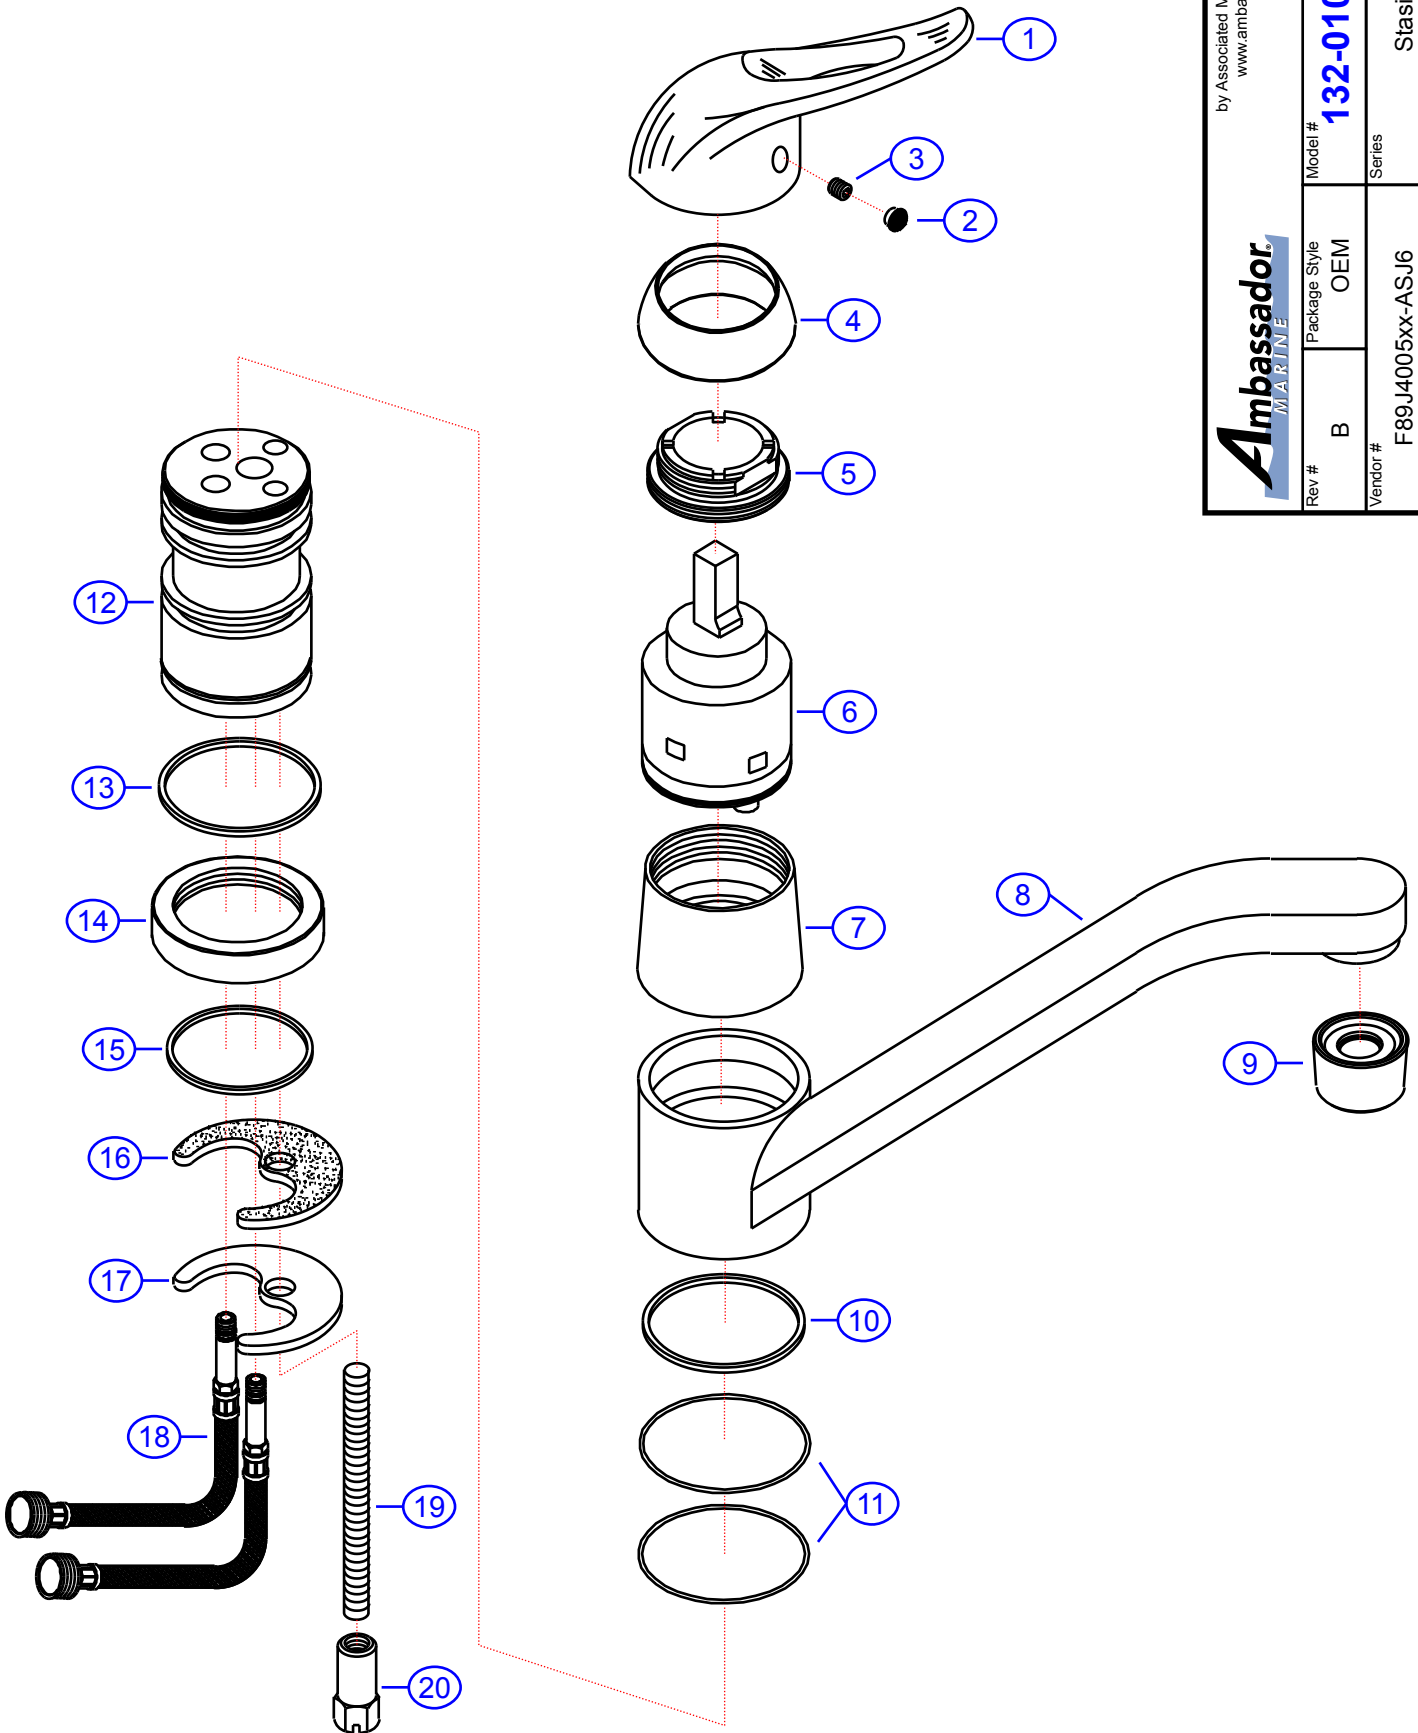

Rev. Change	
A	SHURflo branded
B	Ambassador branded
C	
D	

132-0101-xx

by Associated Marketing Concepts
www.ambassadormarine.com
(800) 270-4262

Ambassador
MARINE

Rev #	B	Package Style	OEM	Model #	132-0101-xx
Vendor #	F89J4005xx-ASJ6	Series	Stasis	Series	Stasis
Drawn By	SS	Approved/Modified	01/24/12	Type	Galley Faucet

NOT DRAWN TO SCALE