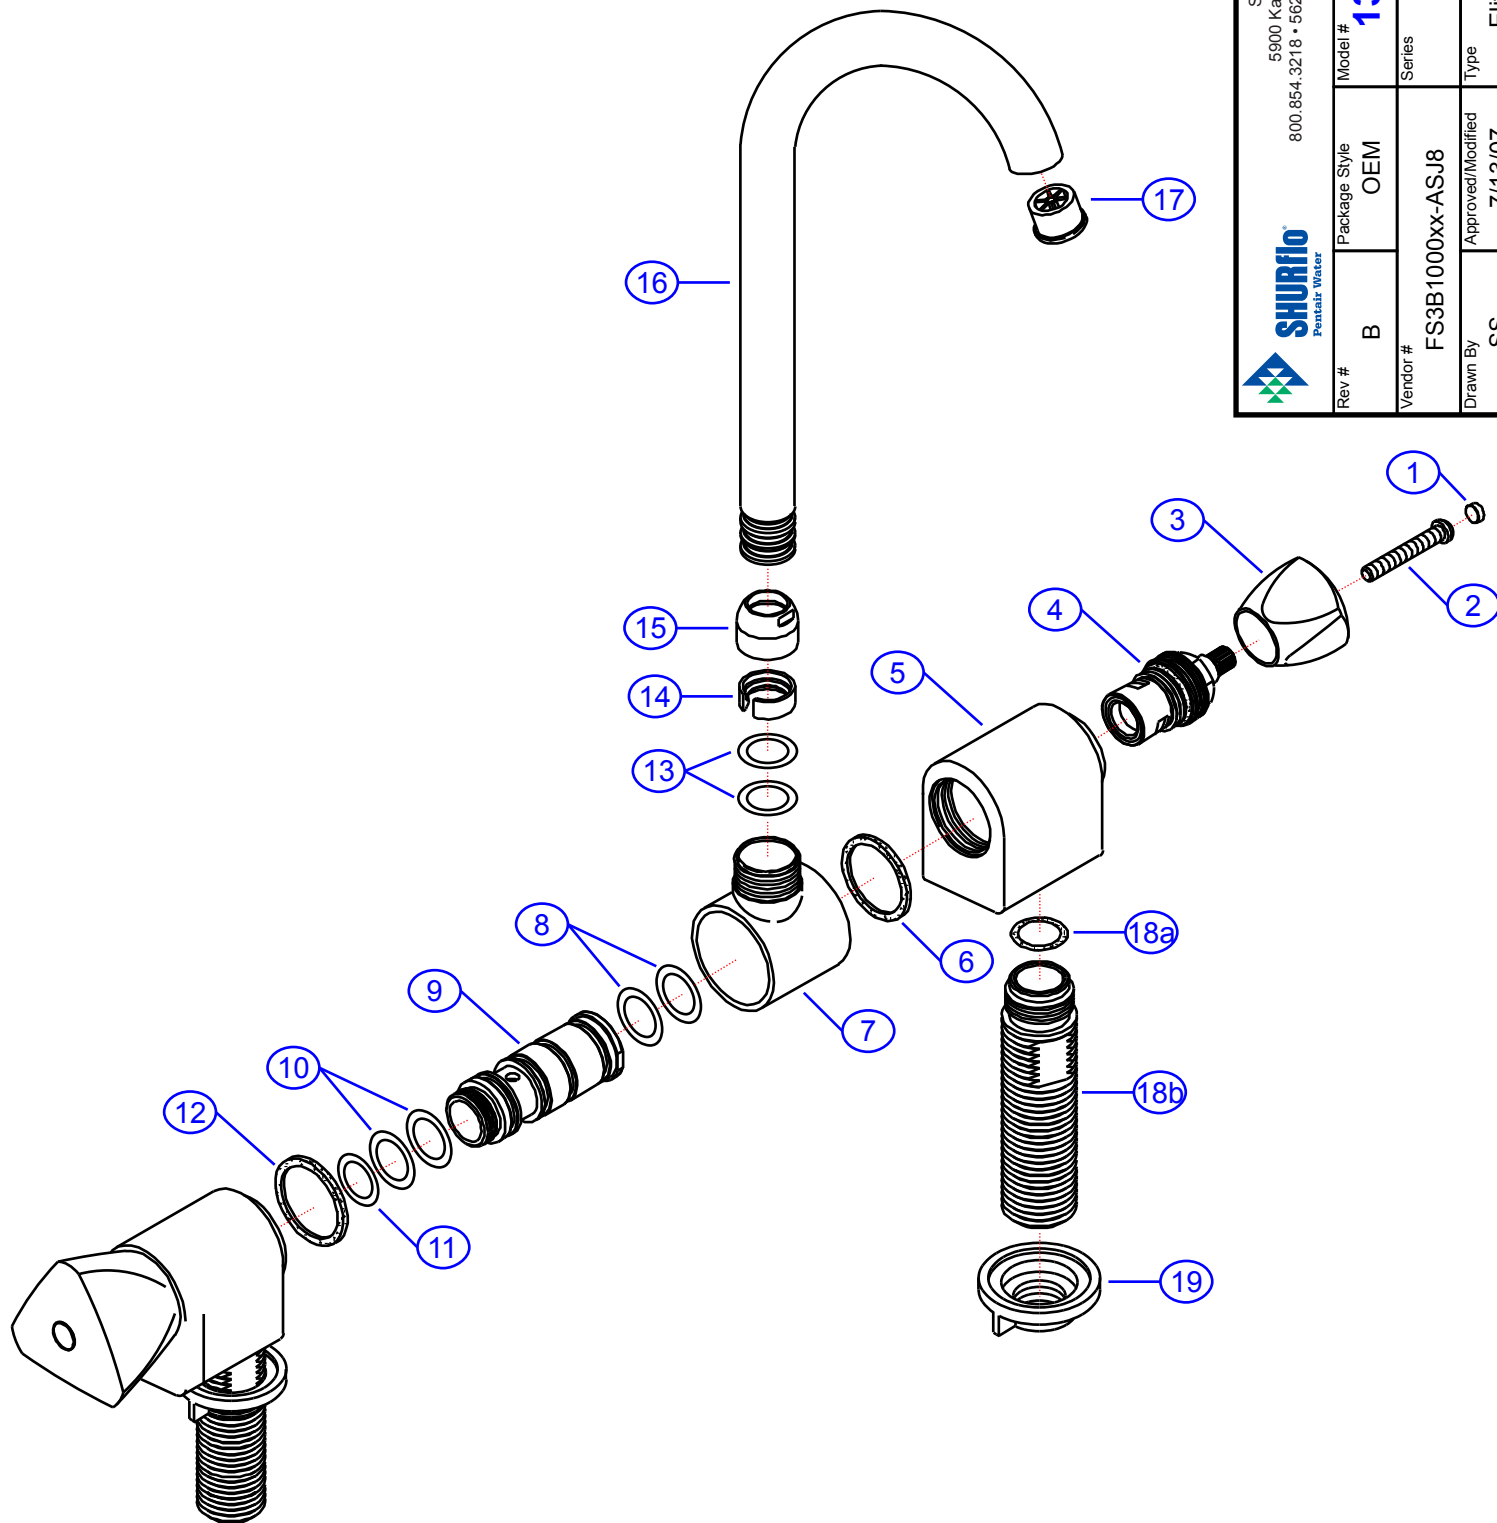

Rev. Change

A	Original
B	Add 1" To Mounting Shaft
C	
D	

# 132-0210-xx

SHURflo Marine Grade Faucets  
5900 Katella Ave., Cypress, CA 90630  
800.854.3218 • 562.795.5200 • Fax 562.795.7564  
www.shurflo.com

Rev #	B	Package Style	OEM	Model #	<b>132-0210-xx</b>
Vendor #	FS3B1000xx-ASJ8	Series	Trinidad		
Drawn By	SS	Approved/Modified	7/13/07	Elite Folding Faucet	

NOT DRAWN TO SCALE