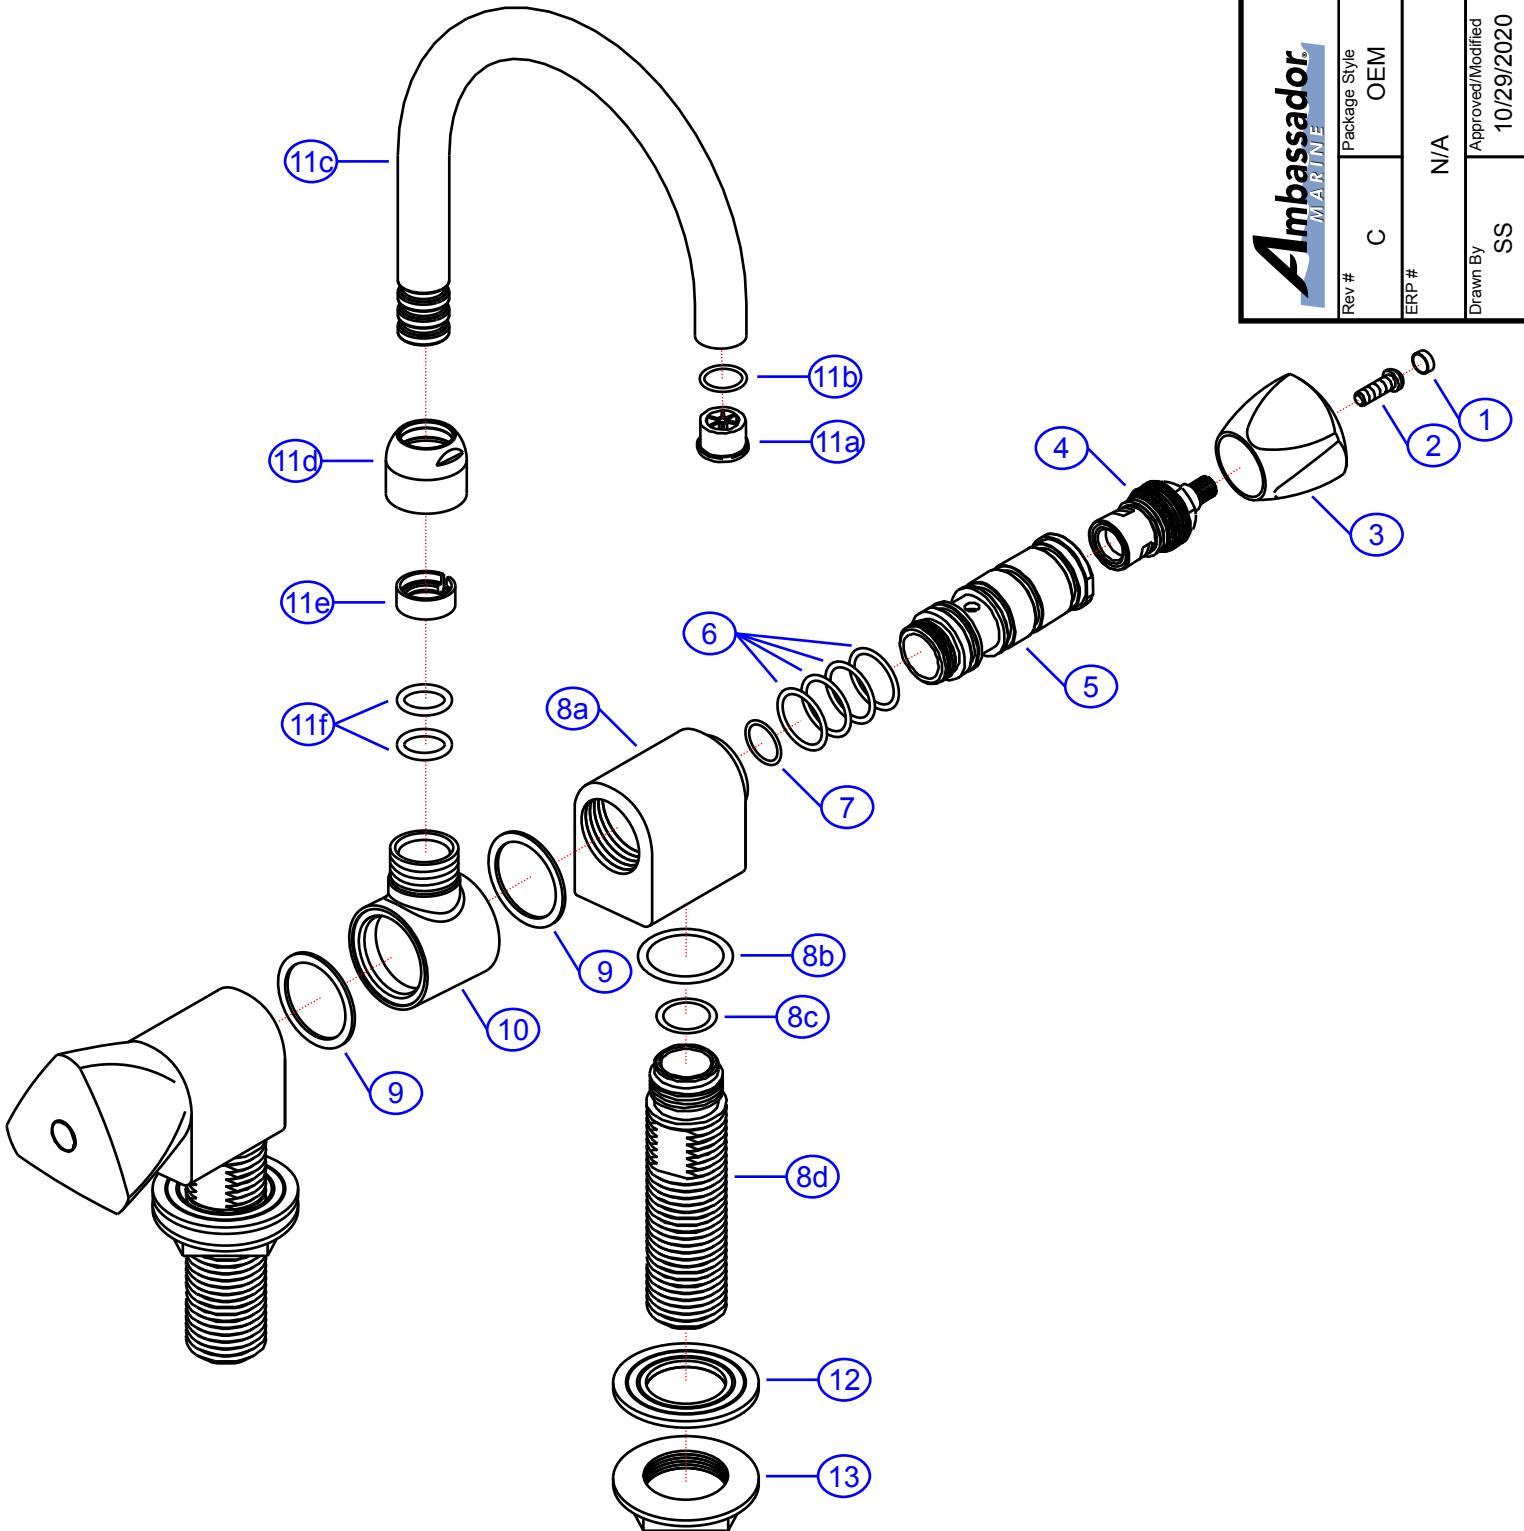

REV. CHANGE

A	Ambassador Branded
B	Add Gasket
C	Refreshed

132-0230-xx

www.ambassadormarine.com
800.270.4262

© Ambassador Marine, Inc.

Ambassador
MARINE

Rev #	C	Package Style	OEM	Model #	132-0230-xx
ERP #	N/A	Approved/Modified	10/29/2020	Series	Trinidad
Drawn By	SS	Type	Elite Folding Faucet (Arc Spout)		

NOT DRAWN TO SCALE